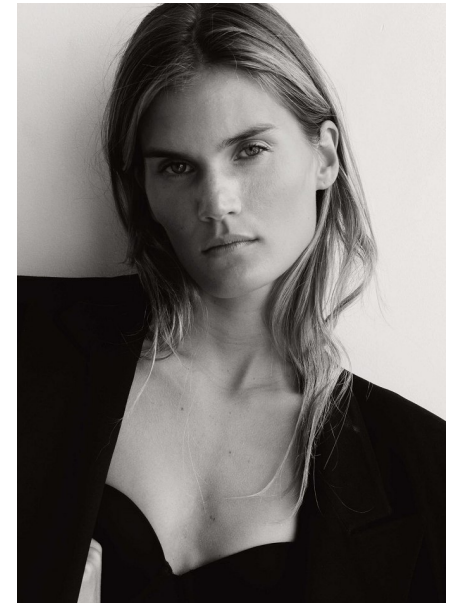

## MOLLY CONNORS

Height 5'9" / 175cm

Bust 30" / 76cm Cup A Waist 23" / 59cm Hips 33" / 84cm Dress 0 - 2 US / 30 - 32 EU / 2 - 4

UK Shoes 9 US / 40 EU / 6.5 UK

Hair Dark Blonde Eyes Blue / Green

**anm**  
MANAGEMENT