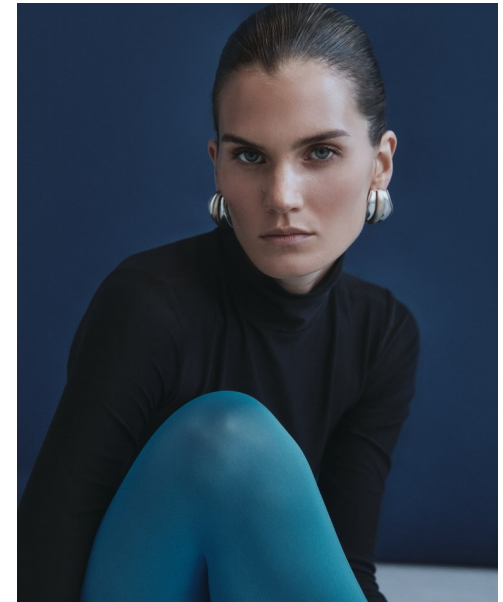

## MOLLY CONNORS

Height 5'9" / 175cm

Bust 30" / 76cm Cup A Waist 23" / 59cm Hips 33" / 84cm Dress 0 - 2 US / 30 - 32 EU / 2 - 4

UK Shoes 9 US / 40 EU / 6.5 UK

Hair Dark Blonde Eyes Blue / Green

**anm**  
MANAGEMENT