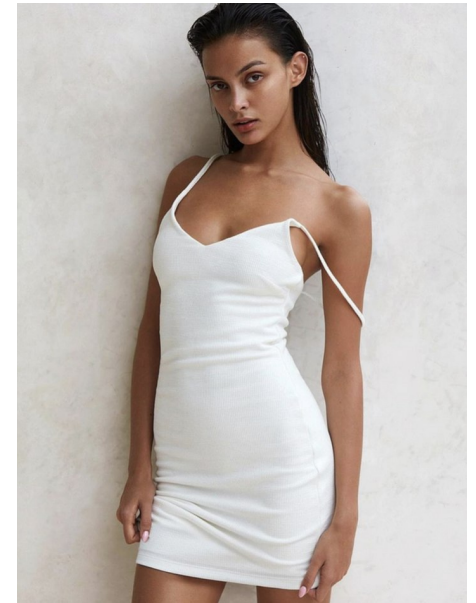

GAYE ANNE HAZLEWOOD

Height 5'9" / 175cm

Bust 32" / 81cm Waist 23" / 59cm Hips 34" / 86cm Shoes 7.5 US / 38.5 EU / 5.5 UK

Hair Brown Eyes Brown

anm
MANAGEMENT

1159 Dundas St. E, #148 Toronto, ON M4M 3N9

Email: info@anm-mgmt.com Tel: 1.416.792.0357

www.anm-mgmt.com

GAYEANNE HAZLEWOOD

Height 5'9" / 175cm

Bust 32" / 81cm Waist 23" / 59cm Hips 34" / 86cm Shoes 7.5 US / 38.5 EU / 5.5 UK

Hair Brown Eyes Brown

anm
MANAGEMENT

1159 Dundas St. E, #148 Toronto, ON M4M 3N9