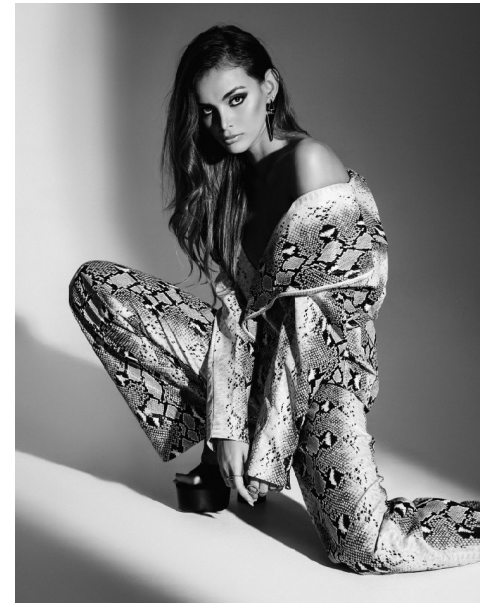

GAYE ANNE HAZLEWOOD

Height 5'9" / 175cm

Bust 32" / 81cm Waist 23" / 59cm Hips 34" / 86cm Shoes 7.5 US / 38.5 EU / 5.5 UK

Hair Brown Eyes Brown

anm
MANAGEMENT

1159 Dundas St. E, #148 Toronto, ON M4M 3N9

Email: info@anm-mgmt.com Tel: 1.416.792.0357

www.anm-mgmt.com

GAYEANNE HAZLEWOOD

Height 5'9" / 175cm

Bust 32" / 81cm Waist 23" / 59cm Hips 34" / 86cm Shoes 7.5 US / 38.5 EU / 5.5 UK

Hair Brown Eyes Brown

anm
MANAGEMENT

1159 Dundas St. E, #148 Toronto, ON M4M 3N9

Email: info@anm-mgmt.com Tel: 1.416.792.0357

www.anm-mgmt.com

GAYEANNE HAZLEWOOD

Height 5'9" / 175cm

Bust 32" / 81cm Waist 23" / 59cm Hips 34" / 86cm Shoes 7.5 US / 38.5 EU / 5.5 UK

Hair Brown Eyes Brown

anm
MANAGEMENT