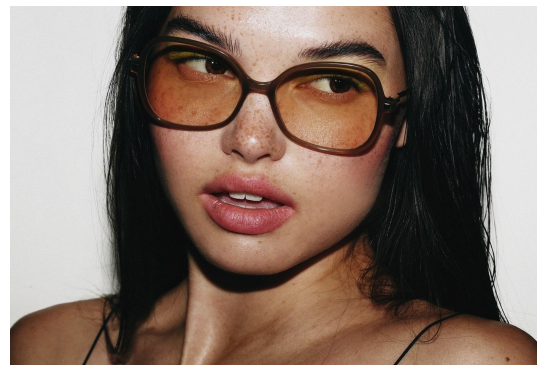

BRI CHEN

Height 5'8" / 173cm

Bust 32" / 81cm Waist 24.5" / 62cm Hips 36" / 91cm Shoes 7 US / 38 EU / 5 UK

Hair *Dark Brown* Eyes *Brown*

anm
MANAGEMENT

1159 Dundas St. E, #148 Toronto, ON M4M 3N9
Email: info@anm-mgmt.com Tel: 1.416.792.0357
www.anm-mgmt.com