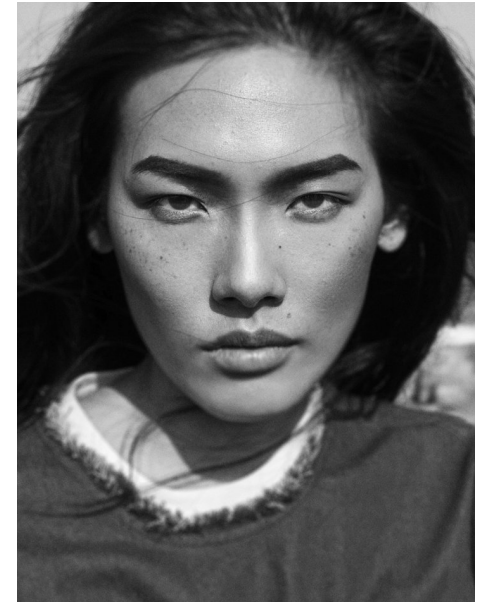

www.anm-mgmt.com

CHIN CHIN HSU

Height 5'9.5" / 176cm

Bust 32.5" / 82cm Waist 24" / 61cm Hips 35" / 89cm Shoes 8 US / 39 EU / 6 UK

Hair Dark Brown Eyes Brown

anm
MANAGEMENT

1159 Dundas St. E, #148 Toronto, ON M4M 3N9
Email: info@anm-mgmt.com Tel: 1.416.792.0357
www.anm-mgmt.com