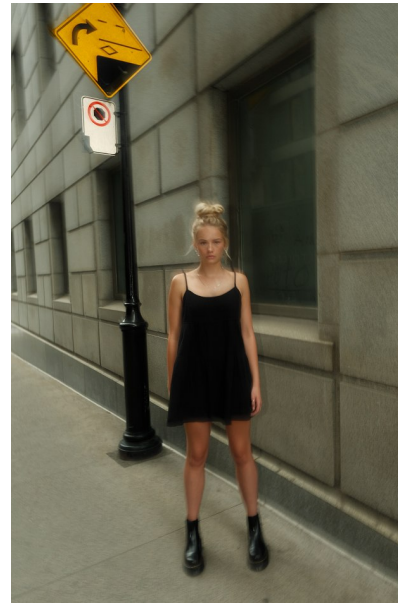

JOVIE MOHLE

Height 5'9.5" / 176cm

Bust 33" / 84cm Waist 25" / 64cm Hips 36" / 92cm Dress 2 - 4 US / 32 - 34 EU / 4 - 6

UK Shoes 9 US / 40 EU / 6.5 UK

Hair *Blonde* Eyes *Blue*

anm
MANAGEMENT

1159 Dundas St. E, #148 Toronto, ON M4M 3N9

Email: info@anm-mgmt.com Tel: 1.416.792.0357

www.anm-mgmt.com