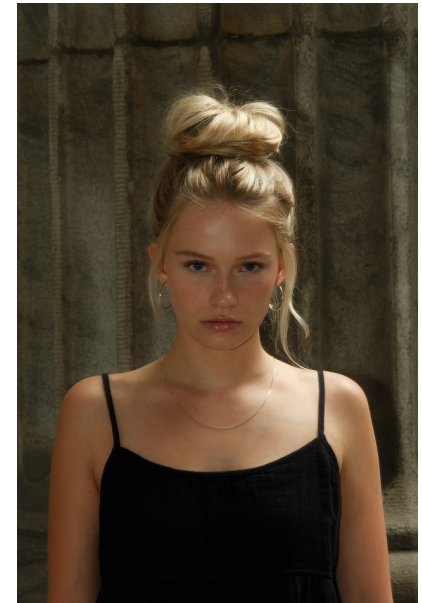

JOVIE MOHLE

Height 5'9.5" / 176cm

Bust 33" / 84cm Waist 25" / 64cm Hips 36" / 92cm Dress 2 - 4 US / 32 - 34 EU / 4 - 6

UK Shoes 9 US / 40 EU / 6.5 UK

Hair *Blonde* Eyes *Blue*

anm
MANAGEMENT

1159 Dundas St. E, #148 Toronto, ON M4M 3N9

Email: info@anm-mgmt.com Tel: 1.416.792.0357

www.anm-mgmt.com