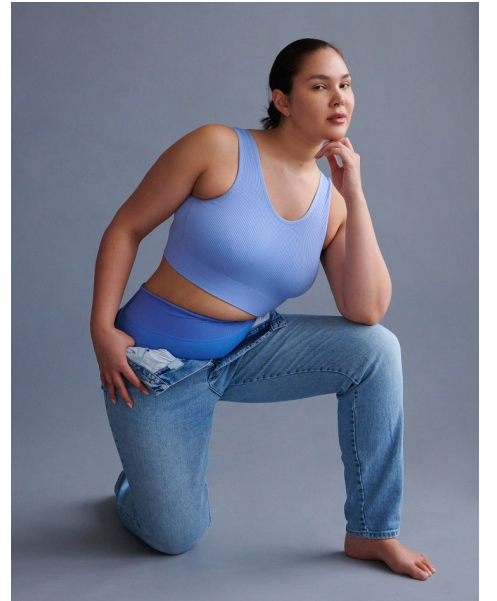

TAMORA MCLEMORE

Height 5'11.5" / 182cm

Bust 42" / 107cm Cup D Waist 34" / 86cm Hips 45.5" / 115cm Dress 14 US / 44 EU / 16 UK Shoes 11 US / 42 EU / 7.5 UK

Hair Dark Brown Eyes Brown

anm
MANAGEMENT

1159 Dundas St. E, #148 Toronto, ON M4M 3N9
Email: info@anm-mgmt.com Tel: 1.416.792.0357
www.anm-mgmt.com