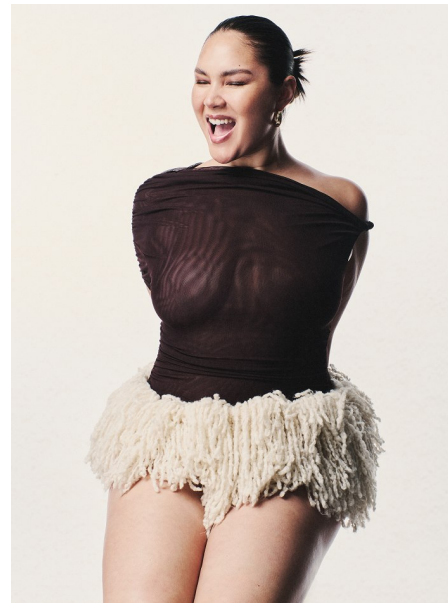

TAMORA MCLEMORE

Height 5'11.5" / 182cm

Bust 42" / 107cm Cup D Waist 34" / 86cm Hips 45.5" / 115cm Dress 14 US / 44 EU / 16

UK Shoes 11 US / 42 EU / 7.5 UK

Hair Dark Brown Eyes Brown

anm
MANAGEMENT

1159 Dundas St. E, #148 Toronto, ON M4M 3N9

Email: info@anm-mgmt.com Tel: 1.416.792.0357

www.anm-mgmt.com

TAMORA MCLEMORE

Height 5'11.5" / 182cm

Bust 42" / 107cm Cup D Waist 34" / 86cm Hips 45.5" / 115cm Dress 14 US / 44 EU / 16 UK Shoes 11 US / 42 EU / 7.5 UK