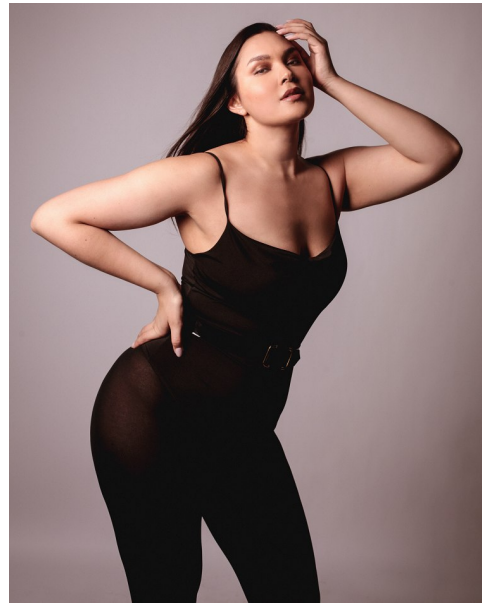

TAMORA MCLEMORE

Height 5'11.5" / 182cm

Bust 42" / 107cm Cup D Waist 34" / 86cm Hips 45.5" / 115cm Dress 14 US / 44 EU / 16 UK Shoes 11 US / 42 EU / 7.5 UK

Hair Dark Brown Eyes Brown

anm
MANAGEMENT

1159 Dundas St. E, #148 Toronto, ON M4M 3N9
Email: info@anm-mgmt.com Tel: 1.416.792.0357
www.anm-mgmt.com