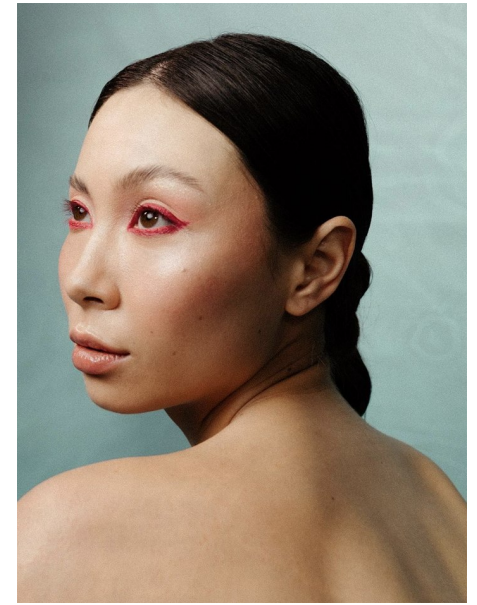

LILIA DOTSENKO

Height 5'7.5" / 171cm

Bust 32.5" / 83cm Waist 24.5" / 62cm Hips 35.5" / 90cm Dress 2 - 4 US / 32 - 34 EU / 4 - 6

UK Shoes 7.5 US / 38.5 EU / 5.5 UK

Hair *Dark Brown* Eyes *Brown*

anm
MANAGEMENT

1159 Dundas St. E, #148 Toronto, ON M4M 3N9
Email: info@anm-mgmt.com Tel: 1.416.792.0357
www.anm-mgmt.com