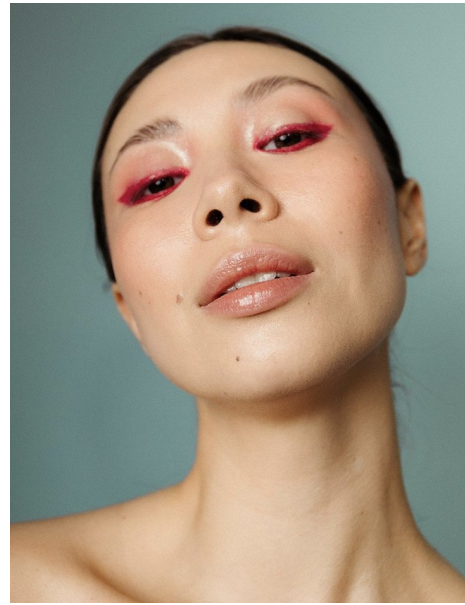

LILIA DOTSENKO

Height 5'7.5" / 171cm

Bust 32.5" / 83cm Waist 24.5" / 62cm Hips 35.5" / 90cm Dress 2 - 4 US / 32 - 34 EU / 4 - 6

UK Shoes 7.5 US / 38.5 EU / 5.5 UK

Hair *Dark Brown* Eyes *Brown*

anm
MANAGEMENT

1159 Dundas St. E, #148 Toronto, ON M4M 3N9
Email: info@anm-mgmt.com Tel: 1.416.792.0357
www.anm-mgmt.com