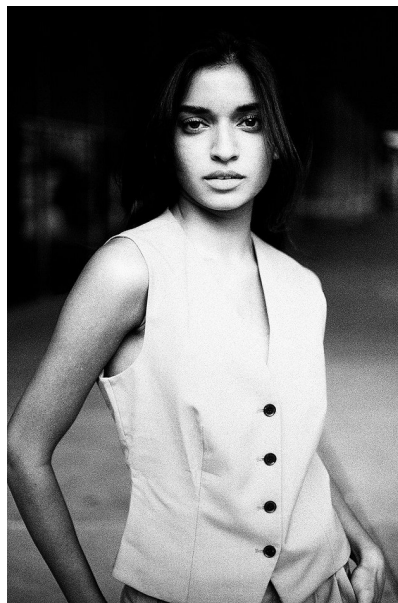

RIDA KHAN

Height 5'6" / 168cm

Bust 30" / 76cm Waist 23" / 59cm Hips 34" / 86cm Dress 2 - 4 US / 32 - 34 EU / 4 - 6

UK Shoes 7 US / 38 EU / 5 UK

Hair Brown Eyes Brown

anm
MANAGEMENT

1159 Dundas St. E, #148 Toronto, ON M4M 3N9

Email: info@anm-mgmt.com Tel: 1.416.792.0357

www.anm-mgmt.com