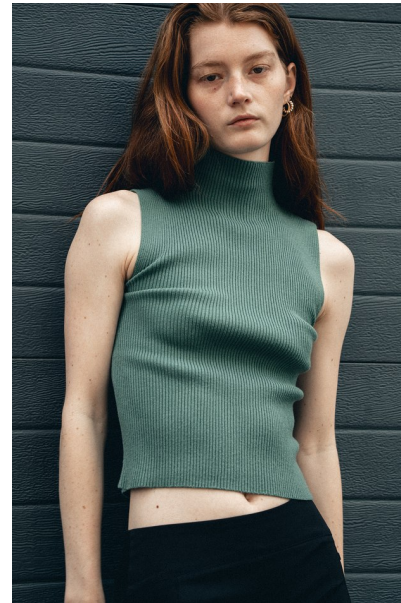

ZOE HEAD

Height 5'8" / 173cm

Bust 30" / 76cm Waist 24" / 61cm Hips 34.5" / 87cm Shoes 8 US / 39 EU / 6 UK

Hair Dark Red Eyes Hazel

anm
MANAGEMENT

1159 Dundas St. E, #148 Toronto, ON M4M 3N9
Email: info@anm-mgmt.com Tel: 1.416.792.0357
www.anm-mgmt.com

ZOE HEAD

Height 5'8" / 173cm

Bust 30" / 76cm Waist 24" / 61cm Hips 34.5" / 87cm Shoes 8 US / 39 EU / 6 UK

Hair *Dark Red* Eyes *Hazel*

anm
MANAGEMENT

1159 Dundas St. E, #148 Toronto, ON M4M 3N9
Email: info@anm-mgmt.com Tel: 1.416.792.0357
www.anm-mgmt.com