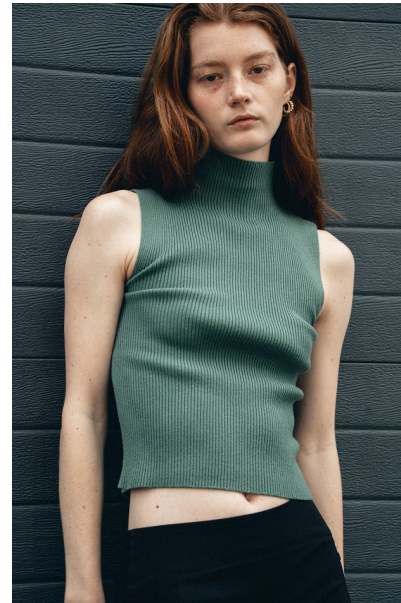

ZOE HEAD

Height 5'8" / 173cm

Bust 30" / 76cm Waist 24" / 61cm Hips 34.5" / 87cm Shoes 8 US / 39 EU / 6 UK

Hair Dark Red Eyes Hazel

anm
MANAGEMENT

1159 Dundas St. E, #148 Toronto, ON M4M 3N9

Email: info@anm-mgmt.com Tel: 1.416.792.0357

www.anm-mgmt.com

ZOE HEAD

Height 5'8" / 173cm

Bust 30" / 76cm Waist 24" / 61cm Hips 34.5" / 87cm Shoes 8 US / 39 EU / 6 UK

Hair Dark Red Eyes Hazel

anm
MANAGEMENT

1159 Dundas St. E, #148 Toronto, ON M4M 3N9
Email: info@anm-mgmt.com Tel: 1.416.792.0357
www.anm-mgmt.com

ZOE HEAD

Height 5'8" / 173cm

Bust 30" / 76cm Waist 24" / 61cm Hips 34.5" / 87cm Shoes 8 US / 39 EU / 6 UK

Hair *Dark Red* Eyes *Hazel*

anm
MANAGEMENT

1159 Dundas St. E, #148 Toronto, ON M4M 3N9
Email: info@anm-mgmt.com Tel: 1.416.792.0357
www.anm-mgmt.com