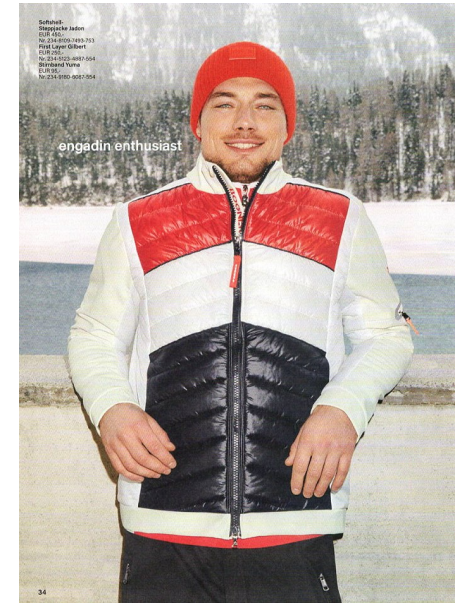

# MAX GOMBOCZ

Height 6'1.5" / 187cm

Chest 40" / 102cm Waist 32.5" / 82cm Suit 42" / 106cm / 52 Shoes 9.5 US / 43 EU / 9 UK

Hair Brown Eyes Blue

# MAX GOMBOCZ

Height 6'1.5" / 187cm

Chest 40" / 102cm Waist 32.5" / 82cm Suit 42" / 106cm / 52 Shoes 9.5 US / 43 EU / 9 UK

Hair Brown Eyes Blue

**anm**  
MANAGEMENT

1159 Dundas St. E, #148 Toronto, ON M4M 3N9