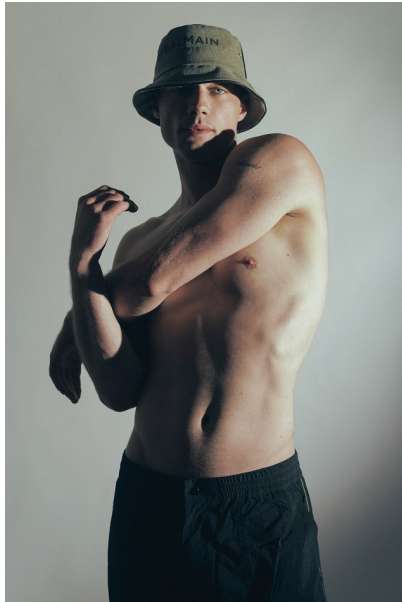

MAX GOMBOCZ

Height 6'1.5" / 187cm

Chest 40" / 102cm Waist 32.5" / 82cm Suit 42" / 106cm / 52 Shoes 9.5 US / 43 EU / 9 UK

Hair Brown Eyes Blue

anm

MANAGEMENT

1159 Dundas St. E, #148 Toronto, ON M4M 3N9

Email: info@anm-mgmt.com Tel: 1.416.792.0357

www.anm-mgmt.com