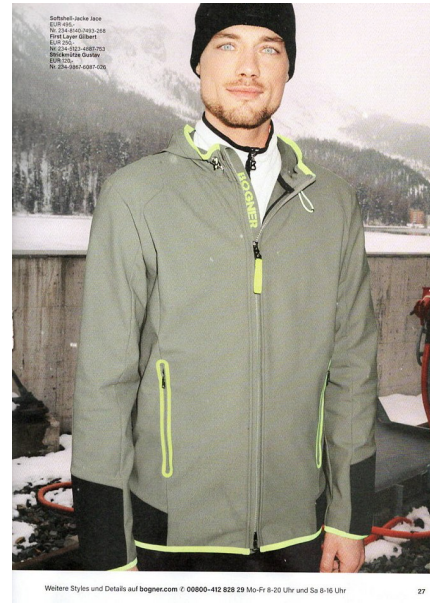

MAX GOMBOCZ

Height 6'1.5" / 187cm

Chest 40" / 102cm Waist 32.5" / 82cm Suit 42" / 106cm / 52 Shoes 9.5 US / 43 EU / 9 UK

Hair Brown Eyes Blue

anm
MANAGEMENT

1159 Dundas St. E, #148 Toronto, ON M4M 3N9

Email: info@anm-mgmt.com Tel: 1.416.792.0357

www.anm-mgmt.com