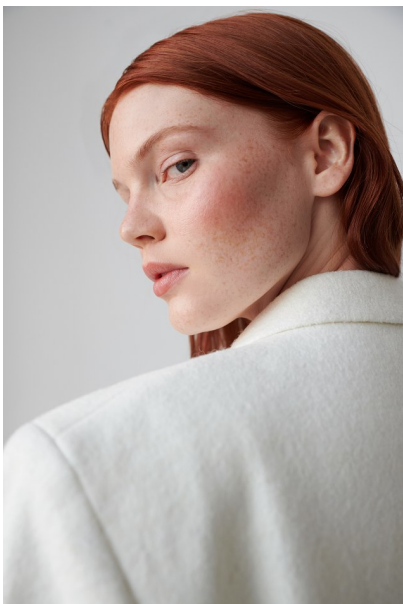

SAVANNAH SMITH

Height 5'8" / 173cm

Bust 33" / 84cm Cup A Waist 26" / 66cm Hips 37" / 94cm Shoes 8 US / 39 EU / 6 UK

Hair Strawberry Blonde Eyes Blue

anm
MANAGEMENT

1159 Dundas St. E, #148 Toronto, ON M4M 3N9

Email: info@anm-mgmt.com Tel: 1.416.792.0357

www.anm-mgmt.com