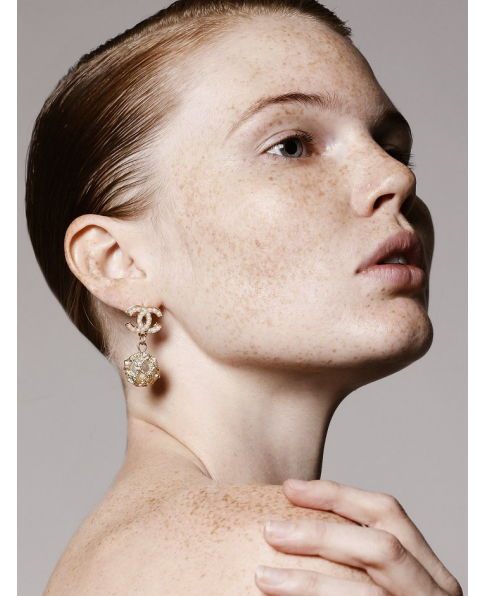

SAVANNAH SMITH

Height 5'8" / 173cm

Bust 33" / 84cm Cup A Waist 26" / 66cm Hips 37" / 94cm Shoes 8 US / 39 EU / 6 UK

Hair Strawberry Blonde Eyes Blue

anm
MANAGEMENT

1159 Dundas St. E, #148 Toronto, ON M4M 3N9

Email: info@anm-mgmt.com Tel: 1.416.792.0357

www.anm-mgmt.com

SAVANNAH SMITH

Height 5'8" / 173cm

Bust 33" / 84cm Cup A Waist 26" / 66cm Hips 37" / 94cm Shoes 8 US / 39 EU / 6 UK
Hair Strawberry Blonde Eyes Blue