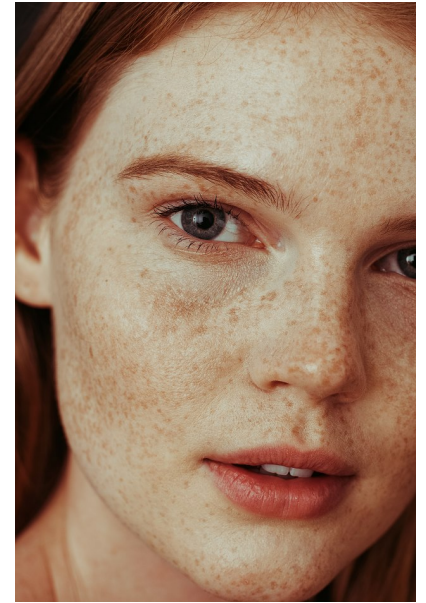

SAVANNAH SMITH

Height 5'8" / 173cm

Bust 33" / 84cm Cup A Waist 26" / 66cm Hips 37" / 94cm Shoes 8 US / 39 EU / 6 UK

Hair Strawberry Blonde Eyes Blue

anm
MANAGEMENT

1159 Dundas St. E, #148 Toronto, ON M4M 3N9

Email: info@anm-mgmt.com Tel: 1.416.792.0357

www.anm-mgmt.com