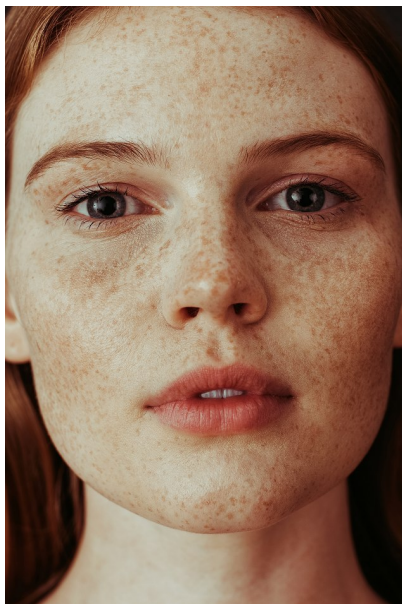

SAVANNAH SMITH

Height 5'8" / 173cm

Bust 33" / 84cm Cup A Waist 26" / 66cm Hips 37" / 94cm Shoes 8 US / 39 EU / 6 UK

Hair Strawberry Blonde Eyes Blue

anm
MANAGEMENT

1159 Dundas St. E, #148 Toronto, ON M4M 3N9

Email: info@anm-mgmt.com Tel: 1.416.792.0357

www.anm-mgmt.com