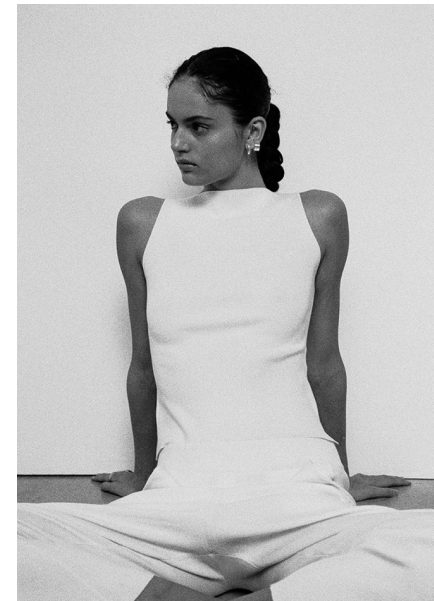

NIKKI VONSEE

Height 5'11" / 180cm

Bust 32.5" / 82cm Waist 24.5" / 62cm Hips 35.5" / 90cm Dress 4 US / 34 EU / 6 UK Shoes 9.5

US / 40.5 EU / 7 UK

Hair Brown Eyes Brown

anm
MANAGEMENT

1159 Dundas St. E, #148 Toronto, ON M4M 3N9
Email: info@anm-mgmt.com Tel: 1.416.792.0357
www.anm-mgmt.com