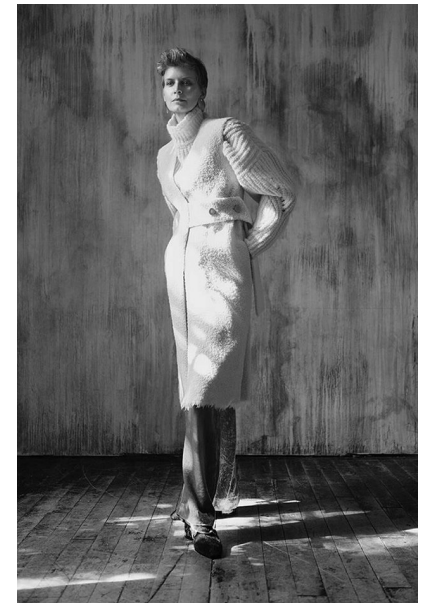

## LAROE GOVEIA

Height 5'10.5" / 179cm

Bust 36" / 91cm Cup B Waist 29" / 74cm Hips 37.5" / 95cm Dress 6 US / 36 EU / 8 UK Shoes 9.5 US / 40.5 EU / 7 UK

Hair Grey Eyes Blue

**anm**  
MANAGEMENT

1159 Dundas St. E, #148 Toronto, ON M4M 3N9  
Email: [info@anm-mgmt.com](mailto:info@anm-mgmt.com) Tel: 1.416.792.0357  
[www.anm-mgmt.com](http://www.anm-mgmt.com)

## LAROE GOVEIA

Height 5'10.5" / 179cm

Bust 36" / 91cm Cup B Waist 29" / 74cm Hips 37.5" / 95cm Dress 6 US / 36 EU / 8

UK Shoes 9.5 US / 40.5 EU / 7 UK

Hair Grey Eyes Blue

**anm**  
MANAGEMENT

1159 Dundas St. E, #148 Toronto, ON M4M 3N9