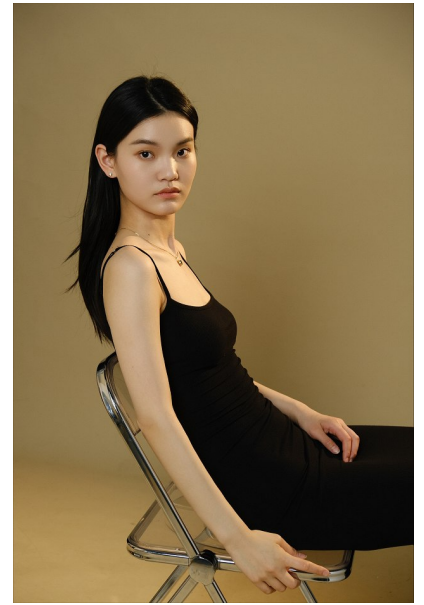

YING WU

Height 5'8.5" / 174cm

Bust 31" / 79cm Waist 23.5" / 60cm Hips 35" / 89cm Dress 4 US / 34 EU / 6 UK Shoes 8

US / 39 EU / 6 UK

Hair Black Eyes Black

anm

MANAGEMENT

1159 Dundas St. E, #148 Toronto, ON M4M 3N9

Email: info@anm-mgmt.com Tel: 1.416.792.0357

www.anm-mgmt.com

YING WU

Height 5'8.5" / 174cm

Bust 31" / 79cm Waist 23.5" / 60cm Hips 35" / 89cm Dress 4 US / 34 EU / 6 UK Shoes 8 US / 39 EU / 6 UK

Hair Black Eyes Black