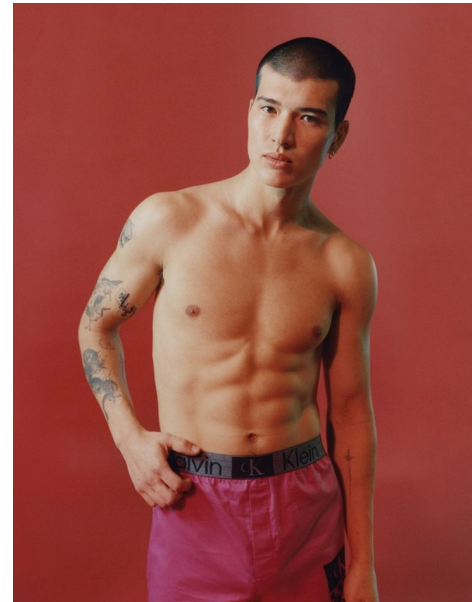

PATRICK MEYNARD

Height 6'0" / 183cm

Chest 38" / 96cm Waist 31" / 79cm Inseam 32" / 81cm Shoes 9.5 US / 43 EU / 9 UK

Hair Brown Eyes Brown

anm

MANAGEMENT

1159 Dundas St. E, #148 Toronto, ON M4M 3N9

Email: info@anm-mgmt.com Tel: 1.416.792.0357

www.anm-mgmt.com

PATRICK MEYNARD

Height 6'0" / 183cm

Chest 38" / 96cm Waist 31" / 79cm Inseam 32" / 81cm Shoes 9.5 US / 43 EU / 9 UK

Hair Brown Eyes Brown

anm
MANAGEMENT

1159 Dundas St. E, #148 Toronto, ON M4M 3N9