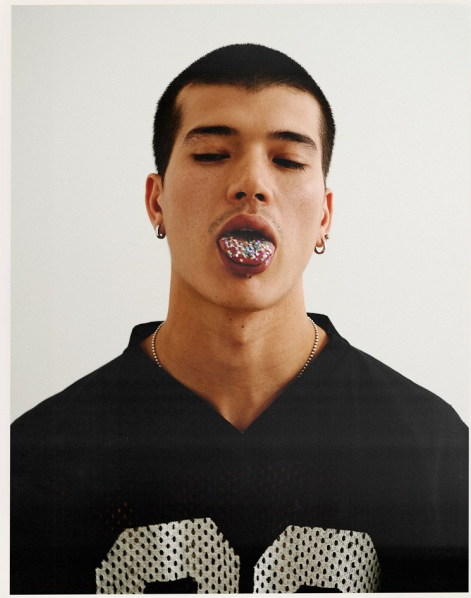

PATRICK MEYNARD

Height 6'0" / 183cm

Chest 38" / 96cm Waist 31" / 79cm Inseam 32" / 81cm Shoes 9.5 US / 43 EU / 9 UK

Hair *Brown* Eyes *Brown*

anm
MANAGEMENT

1159 Dundas St. E, #148 Toronto, ON M4M 3N9
Email: info@anm-mgmt.com Tel: 1.416.792.0357
www.anm-mgmt.com