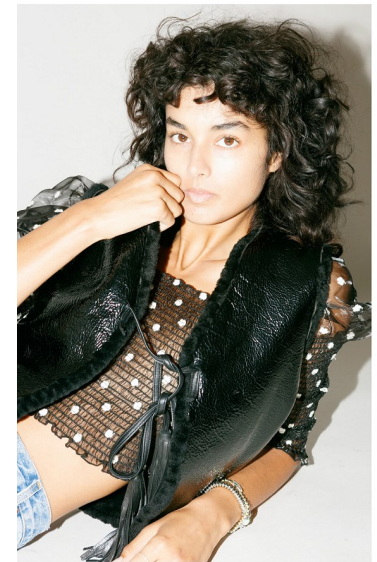

SHANALI MARTIN

Height 5'11" / 180cm

Bust 33" / 84cm Waist 24.5" / 62cm Hips 35.5" / 90cm Dress 8 US / 38 EU / 10 UK Shoes 9.5

US / 40.5 EU / 7 UK

Hair Black Eyes Brown

anm
MANAGEMENT

1159 Dundas St. E, #148 Toronto, ON M4M 3N9

Email: info@anm-mgmt.com Tel: 1.416.792.0357

www.anm-mgmt.com