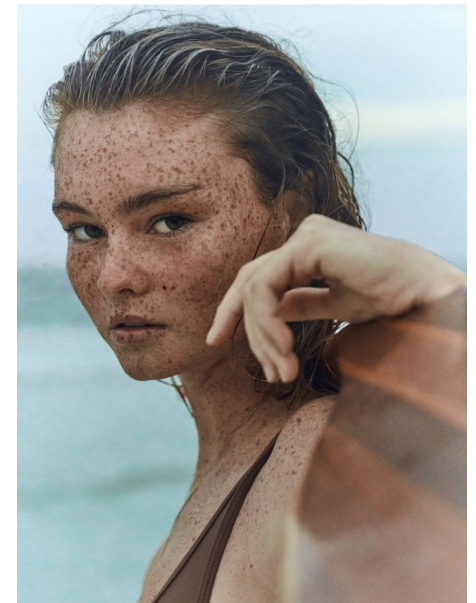

## SYDNEY HOEVEL

Height 5'8" / 173cm

Bust 32" / 81cm Cup B Waist 24" / 61cm Hips 35.5" / 90cm Dress 0 - 2 US / 30 - 32 EU / 2 - 4

UK Shoes 8 US / 39 EU / 6 UK

Hair Strawberry Blonde Eyes Brown

**anm**  
MANAGEMENT

# SYDNEY HOEVEL

Height 5'8" / 173cm

Bust 32" / 81cm Cup B Waist 24" / 61cm Hips 35.5" / 90cm Dress 0 - 2 US / 30 - 32 EU / 2 - 4

UK Shoes 8 US / 39 EU / 6 UK

Hair Strawberry Blonde Eyes Brown

**anm**  
MANAGEMENT