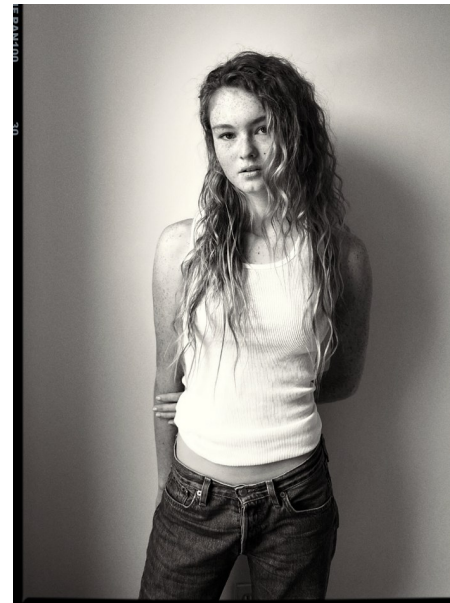

## SYDNEY HOEVEL

Height 5'8" / 173cm

Bust 32" / 81cm Cup B Waist 24" / 61cm Hips 35.5" / 90cm Dress 0 - 2 US / 30 - 32 EU / 2 - 4

UK Shoes 8 US / 39 EU / 6 UK

Hair Strawberry Blonde Eyes Brown

**anm**  
MANAGEMENT

# SYDNEY HOEVEL

Height 5'8" / 173cm

Bust 32" / 81cm Cup B Waist 24" / 61cm Hips 35.5" / 90cm Dress 0 - 2 US / 30 - 32 EU / 2 - 4

UK Shoes 8 US / 39 EU / 6 UK

Hair Strawberry Blonde Eyes Brown

**anm**  
MANAGEMENT