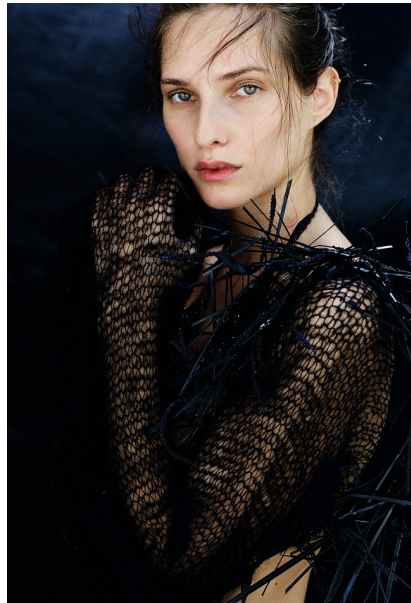

KELSEY VAN MOOK

Height 5'10" / 178cm

Bust 34" / 86cm Cup B Waist 26" / 66cm Hips 38" / 96cm Dress 6 - 8 US / 36 - 38 EU / 8 - 10

UK Shoes 9.5 US / 40.5 EU / 7 UK

Hair Brown Eyes Green

anm
MANAGEMENT

1159 Dundas St. E, #148 Toronto, ON M4M 3N9

Email: info@anm-mgmt.com Tel: 1.416.792.0357

www.anm-mgmt.com

KELSEY VAN MOOK

Height 5'10" / 178cm

Bust 34" / 86cm Cup B Waist 26" / 66cm Hips 38" / 96cm Dress 6 - 8 US / 36 - 38 EU / 8 - 10

UK Shoes 9.5 US / 40.5 EU / 7 UK