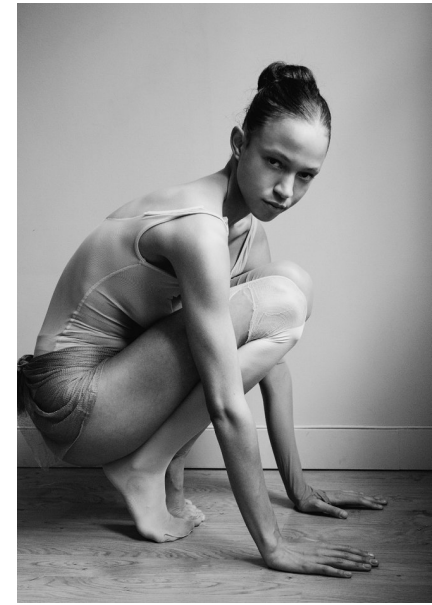

MORGAN YATES

Height 5'11" / 180cm

Bust 32" / 81cm Cup B Waist 24" / 61cm Hips 35" / 89cm Dress 2 US / 32 EU / 4 UK Shoes 9

US / 40 EU / 6.5 UK

Hair Brown Eyes Brown

anm

MANAGEMENT

1159 Dundas St. E, #148 Toronto, ON M4M 3N9

Email: info@anm-mgmt.com Tel: 1.416.792.0357

www.anm-mgmt.com

MORGAN YATES

Height 5'11" / 180cm

Bust 32" / 81cm Cup B Waist 24" / 61cm Hips 35" / 89cm Dress 2 US / 32 EU / 4 UK Shoes 9

US / 40 EU / 6.5 UK

Hair Brown Eyes Brown