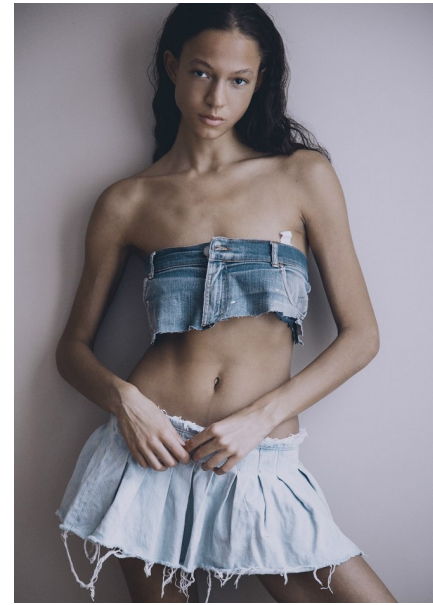

MORGAN YATES

Height 5'11" / 180cm

Bust 32" / 81cm Cup B Waist 24" / 61cm Hips 35" / 89cm Dress 2 US / 32 EU / 4 UK Shoes 9

US / 40 EU / 6.5 UK

Hair Brown Eyes Brown

anm
MANAGEMENT

1159 Dundas St. E, #148 Toronto, ON M4M 3N9

Email: info@anm-mgmt.com Tel: 1.416.792.0357

www.anm-mgmt.com