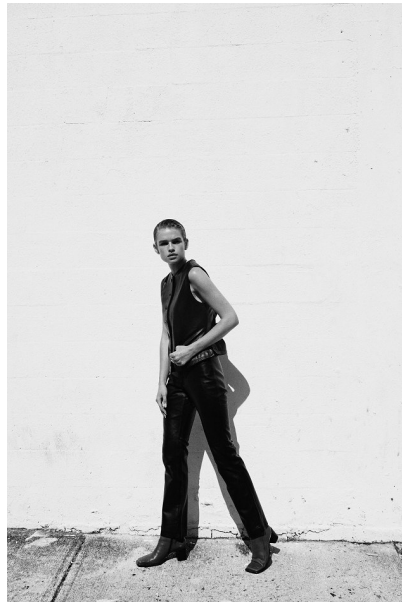

ABBY GARRETT

Height 5'7" / 170cm

Bust 32" / 81cm Cup C Waist 24" / 61cm Hips 35" / 89cm Dress 2 US / 32 EU / 4 UK Shoes 7

US / 38 EU / 5 UK

Hair Black Eyes Blue

anm
MANAGEMENT

1159 Dundas St. E, #148 Toronto, ON M4M 3N9

Email: info@anm-mgmt.com Tel: 1.416.792.0357

www.anm-mgmt.com