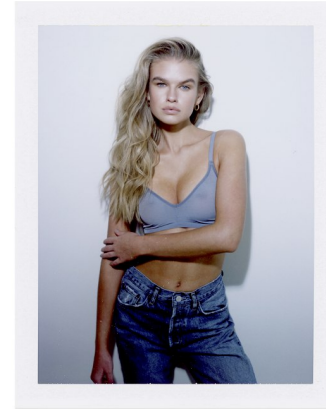

ABBY GARRETT

Height 5'7" / 170cm

Bust 32" / 81cm Cup C Waist 24" / 61cm Hips 35" / 89cm Dress 2 US / 32 EU / 4 UK Shoes 7

US / 38 EU / 5 UK

Hair Black Eyes Blue

anm
MANAGEMENT

1159 Dundas St. E, #148 Toronto, ON M4M 3N9

Email: info@anm-mgmt.com Tel: 1.416.792.0357

www.anm-mgmt.com