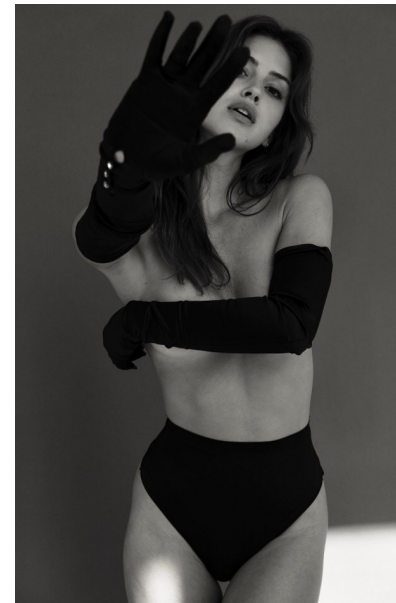

GIGI PARIS

Height 5'8.5" / 174cm

Bust 32" / 81cm Cup C Waist 24" / 61cm Hips 35" / 89cm Dress 2 - 4 US / 32 - 34 EU / 4 - 6

UK Shoes 8 US / 39 EU / 6 UK

Hair Brown Eyes Brown

anm
MANAGEMENT

1159 Dundas St. E, #148 Toronto, ON M4M 3N9

Email: info@anm-mgmt.com Tel: 1.416.792.0357

www.anm-mgmt.com