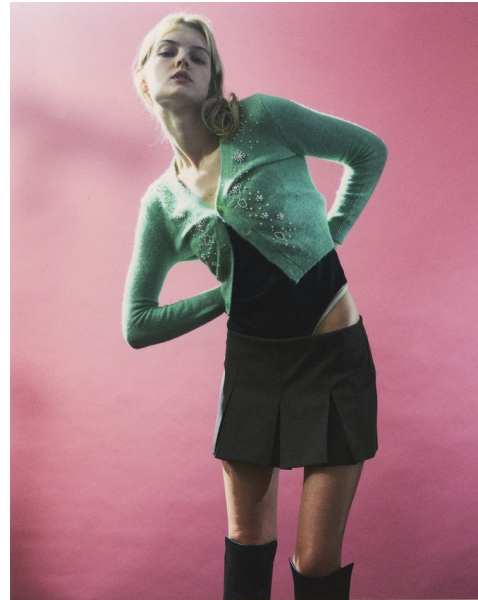

MAD MANNING

Height 6'0" / 183cm

Bust 32" / 81cm Waist 24" / 61cm Hips 34" / 86cm Dress 2 US / 32 EU / 4 UK Shoes 9 US / 40

EU / 6.5 UK

Hair *Blonde* Eyes *Blue*

anm
MANAGEMENT

1159 Dundas St. E, #148 Toronto, ON M4M 3N9

Email: info@anm-mgmt.com Tel: 1.416.792.0357

www.anm-mgmt.com

MAD MANNING

Height 6'0" / 183cm

Bust 32" / 81cm Waist 24" / 61cm Hips 34" / 86cm Dress 2 US / 32 EU / 4 UK Shoes 9 US / 40 EU / 6.5 UK

Hair Blonde Eyes Blue