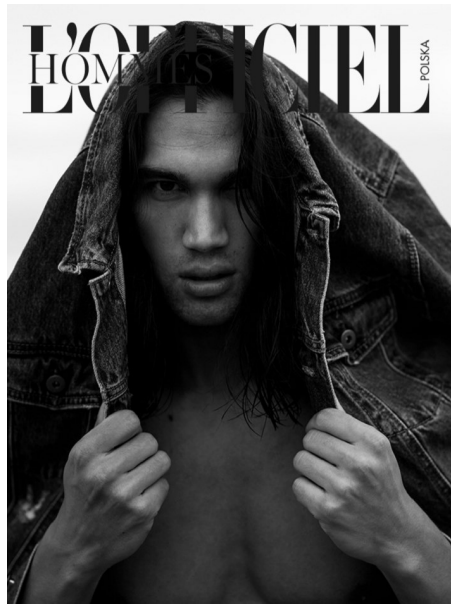

ELEGANT 21

CHAND SMITH

Height 6'1" / 185cm

Chest 40.5" / 103cm Waist 32" / 81cm Suit 42.5" / 108cm / 52.5 Shoes 10 US / 44 EU / 9.5 UK

Hair Dark Brown Eyes Brown

anm
MANAGEMENT

1159 Dundas St. E, #148 Toronto, ON M4M 3N9
Email: info@anm-mgmt.com Tel: 1.416.792.0357

www.anm-mgmt.com