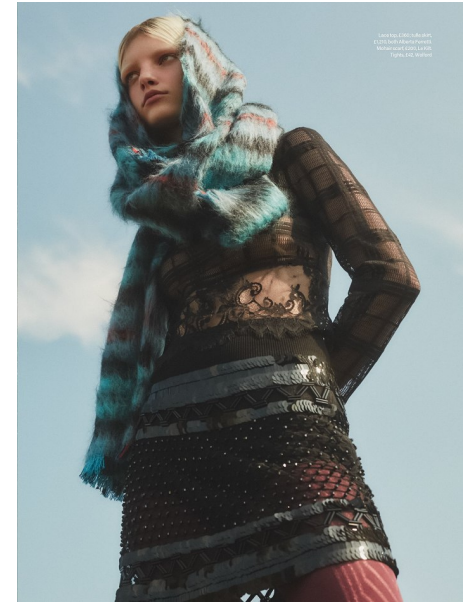

CELINE

KRISTIN DRAB

Height 5'9" / 175cm

Bust 30.5" / 77cm Waist 23.5" / 60cm Hips 34.5" / 87cm Dress 0 US / 30 EU / 2 UK Shoes 8 US / 39 EU / 6 UK

Hair Platinum Blond Eyes Blue

anm
MANAGEMENT

1159 Dundas St. E, #148 Toronto, ON M4M 3N9
Email: info@anm-mgmt.com Tel: 1.416.792.0357
www.anm-mgmt.com