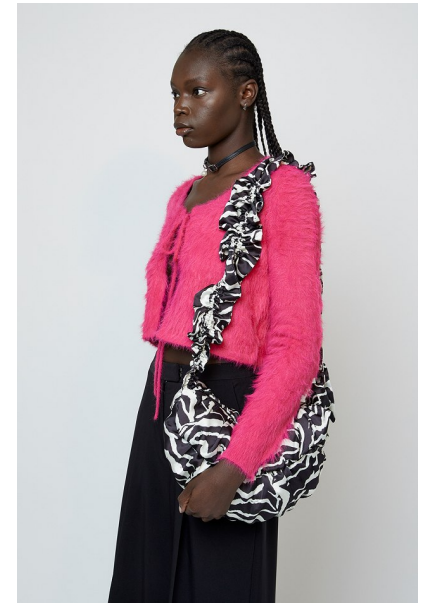

ADHEL LUAL

Height 5'10" / 178cm

Bust 34" / 86cm Waist 24.5" / 62cm Hips 35" / 89cm Dress 2 US / 32 EU / 4 UK Shoes 8.5

US / 25 EU / 7.5 UK(kids)

Hair Black Eyes Black

anm
MANAGEMENT

1159 Dundas St. E, #148 Toronto, ON M4M 3N9

Email: info@anm-mgmt.com Tel: 1.416.792.0357

www.anm-mgmt.com