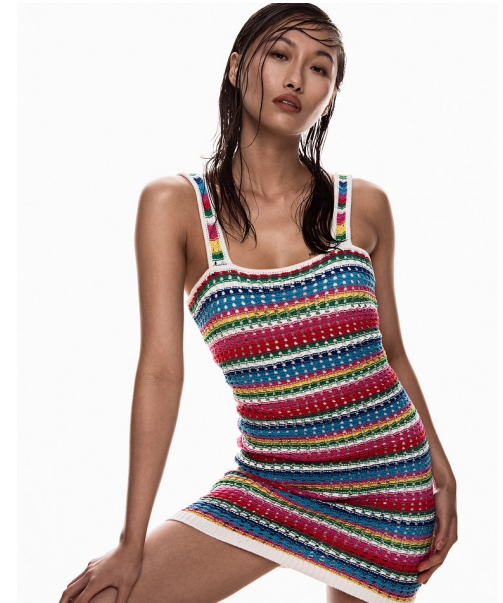

KWAN JO

Height 5'8" / 173cm

Bust 31" / 79cm Cup A Waist 26" / 66cm Hips 35" / 89cm Dress 4 US / 34 EU / 6 UK Shoes 9 US / 40 EU / 6.5 UK

Hair Dark Brown Eyes Brown

anm
MANAGEMENT

1159 Dundas St. E, #148 Toronto, ON M4M 3N9
Email: info@anm-mgmt.com Tel: 1.416.792.0357

www.anm-mgmt.com

KWAN JO

Height 5'8" / 173cm

Bust 31" / 79cm Cup A Waist 26" / 66cm Hips 35" / 89cm Dress 4 US / 34 EU / 6 UK Shoes 9 US / 40 EU / 6.5 UK

Hair Dark Brown Eyes Brown

anm
MANAGEMENT

1159 Dundas St. E, #148 Toronto, ON M4M 3N9
Email: info@anm-mgmt.com Tel: 1.416.792.0357
www.anm-mgmt.com