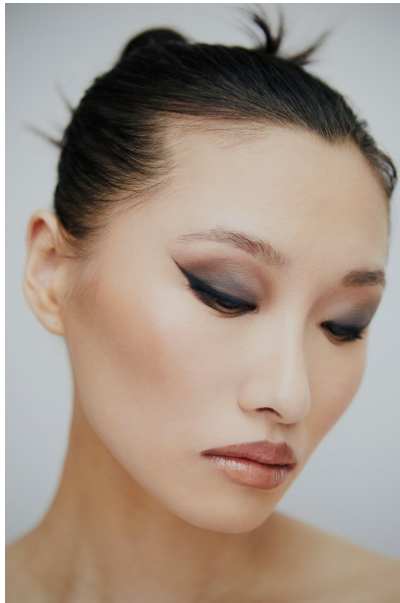

KWAN JO

Height 5'8" / 173cm

Bust 31" / 79cm Cup A Waist 26" / 66cm Hips 35" / 89cm Dress 4 US / 34 EU / 6 UK Shoes 9 US / 40 EU / 6.5 UK

Hair Dark Brown Eyes Brown

anm
MANAGEMENT

1159 Dundas St. E, #148 Toronto, ON M4M 3N9
Email: info@anm-mgmt.com Tel: 1.416.792.0357

www.anm-mgmt.com

KWAN JO

Height 5'8" / 173cm

Bust 31" / 79cm Cup A Waist 26" / 66cm Hips 35" / 89cm Dress 4 US / 34 EU / 6 UK Shoes 9 US / 40 EU / 6.5 UK

Hair Dark Brown Eyes Brown

anm
MANAGEMENT

1159 Dundas St. E, #148 Toronto, ON M4M 3N9
Email: info@anm-mgmt.com Tel: 1.416.792.0357
www.anm-mgmt.com