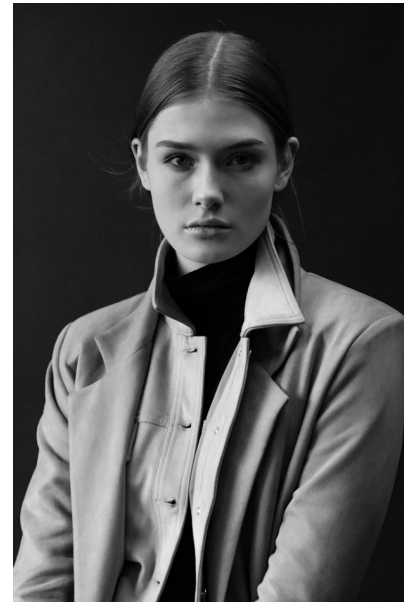

HANNAH HODGKINSON

Height 5'11" / 180cm

Bust 34" / 86cm Cup A Waist 25" / 63cm Hips 36" / 91cm Dress 4 US / 34 EU / 6 UK Shoes 9 US / 40 EU / 6.5 UK

Hair Dark Blonde Eyes Blue

anm
MANAGEMENT

1159 Dundas St. E, #148 Toronto, ON M4M 3N9
Email: info@anm-mgmt.com Tel: 1.416.792.0357
www.anm-mgmt.com