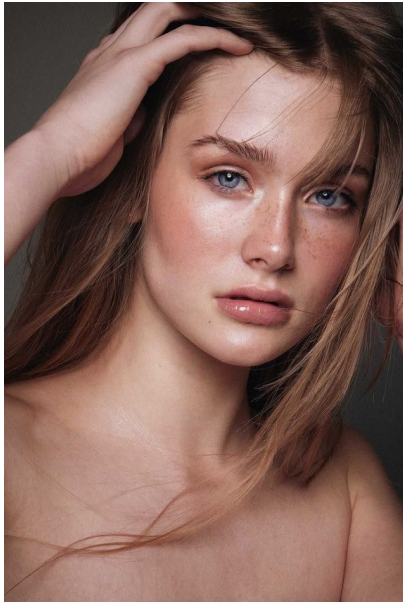

HANNAH HODGKINSON

Height 5'11" / 180cm

Bust 34" / 86cm Cup A Waist 25" / 63cm Hips 36" / 91cm Dress 4 US / 34 EU / 6 UK Shoes 9 US / 40 EU / 6.5 UK

Hair Dark Blonde Eyes Blue

anm
MANAGEMENT

1159 Dundas St. E, #148 Toronto, ON M4M 3N9
Email: info@anm-mgmt.com Tel: 1.416.792.0357
www.anm-mgmt.com