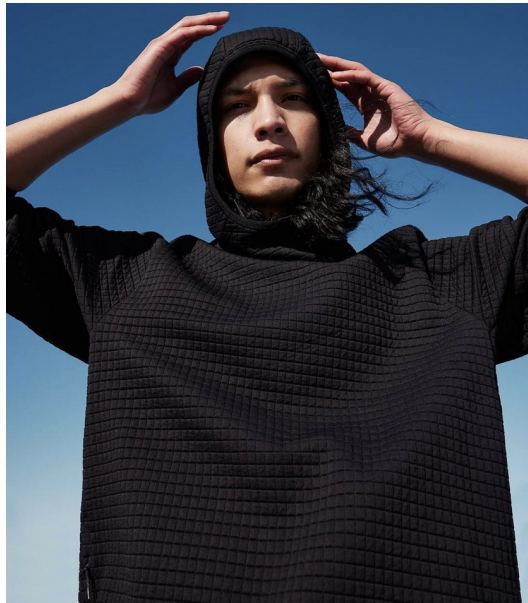

SETH DODGINGHORSE

Height 6'1" / 185cm

Chest 35" / 89cm Waist 31.5" / 80cm Inseam 34" / 86cm Suit 37" / 94cm / 47 Shoes 11.5 US / 46

EU / 11 UK

Hair Brown Eyes Brown

anm
MANAGEMENT

1159 Dundas St. E, #148 Toronto, ON M4M 3N9
Email: info@anm-mgmt.com Tel: 1.416.792.0357
www.anm-mgmt.com