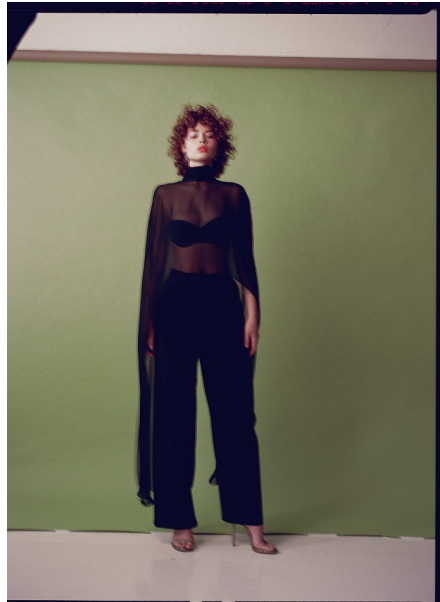

ELENA MCPHEE

Height 5'9" / 175cm

Bust 32" / 81cm Waist 23.5" / 60cm Hips 39" / 99cm Dress 4 US / 34 EU / 6 UK Shoes 9
US / 40 EU / 6.5 UK

Hair *Brown* Eyes *Green*

anm
MANAGEMENT

1159 Dundas St. E, #148 Toronto, ON M4M 3N9
Email: info@anm-mgmt.com Tel: 1.416.792.0357
www.anm-mgmt.com