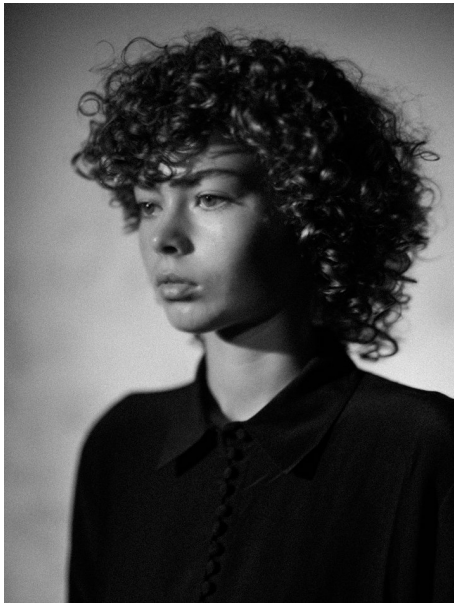

ELENA MCPHEE

Height 5'9" / 175cm

Bust 32" / 81cm Waist 23.5" / 60cm Hips 39" / 99cm Dress 4 US / 34 EU / 6 UK Shoes 9

US / 40 EU / 6.5 UK

Hair Brown Eyes Green

anm
MANAGEMENT

1159 Dundas St. E, #148 Toronto, ON M4M 3N9

Email: info@anm-mgmt.com Tel: 1.416.792.0357

www.anm-mgmt.com

ELENA MCPHEE

Height 5'9" / 175cm

Bust 32" / 81cm Waist 23.5" / 60cm Hips 39" / 99cm Dress 4 US / 34 EU / 6 UK Shoes 9 US / 40 EU / 6.5 UK

Hair Brown Eyes Green