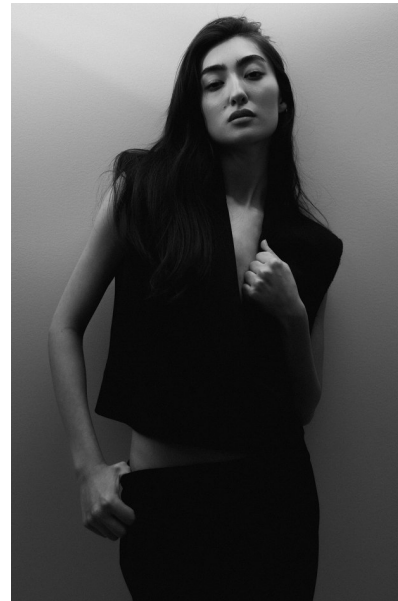

HANA NORDIN

Height 5'10" / 178cm

Bust 31" / 79cm Cup A Waist 23" / 59cm Hips 34" / 86cm Dress 2 US / 32 EU / 4

UK Shoes 7.5 US / 38.5 EU / 5.5 UK

Hair Dark Brown Eyes Brown

anm
MANAGEMENT

1159 Dundas St. E, #148 Toronto, ON M4M 3N9

Email: info@anm-mgmt.com Tel: 1.416.792.0357

www.anm-mgmt.com