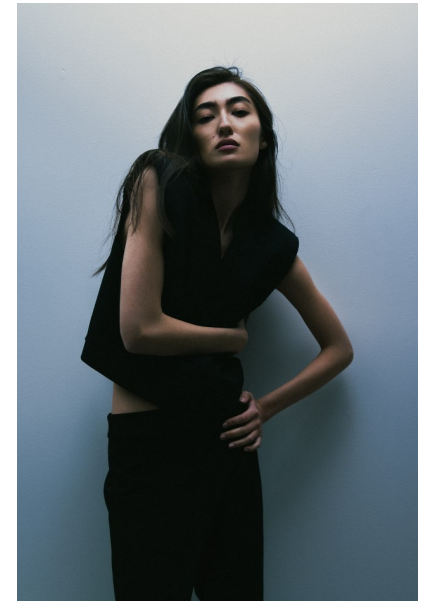

HANA NORDIN

Height 5'10" / 178cm

Bust 31" / 79cm Cup A Waist 23" / 59cm Hips 34" / 86cm Dress 2 US / 32 EU / 4

UK Shoes 7.5 US / 38.5 EU / 5.5 UK

Hair Dark Brown Eyes Brown

anm
MANAGEMENT

1159 Dundas St. E, #148 Toronto, ON M4M 3N9

Email: info@anm-mgmt.com Tel: 1.416.792.0357

www.anm-mgmt.com