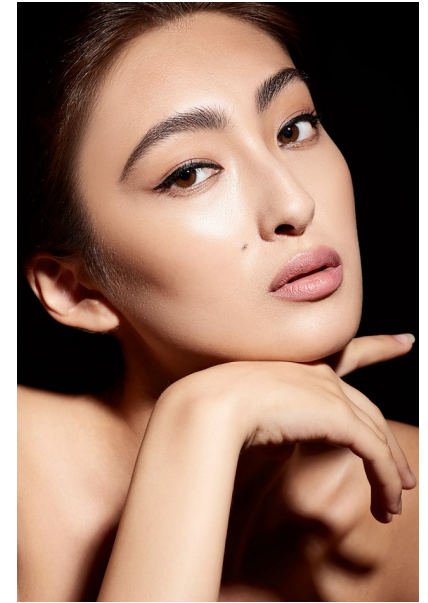

HANA NORDIN

Height 5'10" / 178cm

Bust 31" / 79cm Cup A Waist 23" / 59cm Hips 34" / 86cm Dress 2 US / 32 EU / 4

UK Shoes 7.5 US / 38.5 EU / 5.5 UK

Hair Dark Brown Eyes Brown

anm
MANAGEMENT

1159 Dundas St. E, #148 Toronto, ON M4M 3N9

Email: info@anm-mgmt.com Tel: 1.416.792.0357

www.anm-mgmt.com