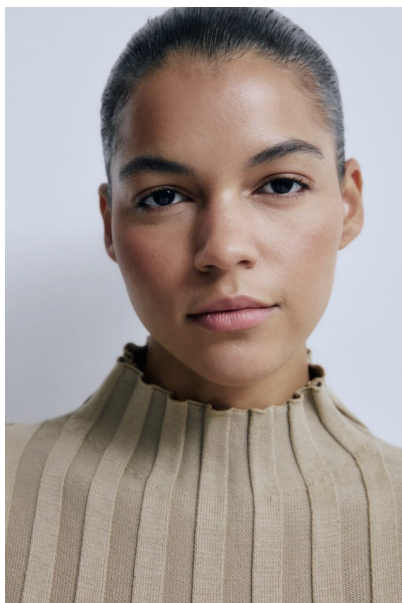

MIKELLA LEFEBVRE-OATIS

Height 5'9.5" / 177cm

Bust 34" / 86cm Cup C Waist 25.5" / 65cm Hips 37" / 94cm Dress 4 US / 34 EU / 6

UK Shoes 8 US / 39 EU / 6 UK

Hair *Brown* Eyes *Brown*

anm
MANAGEMENT

1159 Dundas St. E, #148 Toronto, ON M4M 3N9
Email: info@anm-mgmt.com Tel: 1.416.792.0357
www.anm-mgmt.com