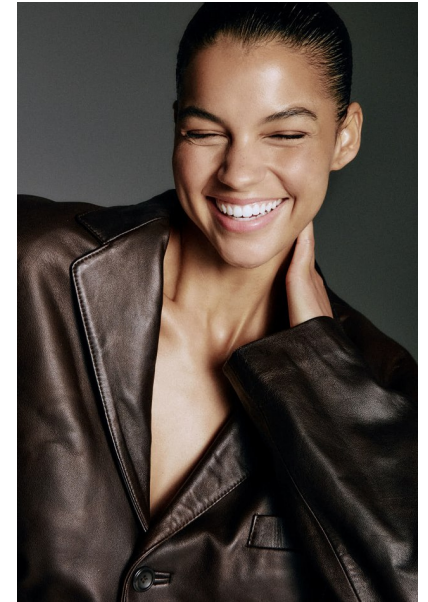

MIKELLA LEFEBVRE-OATIS

Height 5'9.5" / 177cm

Bust 34" / 86cm Cup C Waist 25.5" / 65cm Hips 37" / 94cm Dress 4 US / 34 EU / 6

UK Shoes 8 US / 39 EU / 6 UK

Hair Brown Eyes Brown

anm
MANAGEMENT

1159 Dundas St. E, #148 Toronto, ON M4M 3N9

Email: info@anm-mgmt.com Tel: 1.416.792.0357

www.anm-mgmt.com