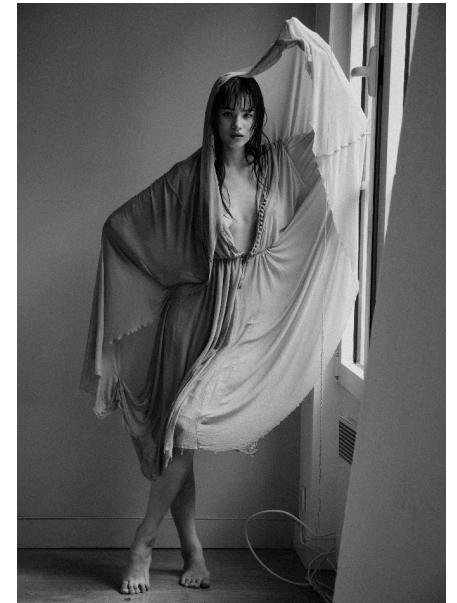

VAITEA FOLEY

Height 5'8" / 173cm

Bust 32.5" / 83cm Cup C Waist 26" / 66cm Hips 37.5" / 95cm Dress 2 - 4 US / 32 - 34 EU / 4 -

6 UK Shoes 8 US / 39 EU / 6 UK

Hair Brown Eyes Amber

anm
MANAGEMENT

1159 Dundas St. E, #148 Toronto, ON M4M 3N9
Email: info@anm-mgmt.com Tel: 1.416.792.0357

www.anm-mgmt.com

VAITEA FOLEY

Height 5'8" / 173cm

Bust 32.5" / 83cm Cup C Waist 26" / 66cm Hips 37.5" / 95cm Dress 2 - 4 US / 32 - 34 EU / 4 - 6 UK Shoes 8 US / 39 EU / 6 UK

Hair Brown Eyes Amber

anm
MANAGEMENT