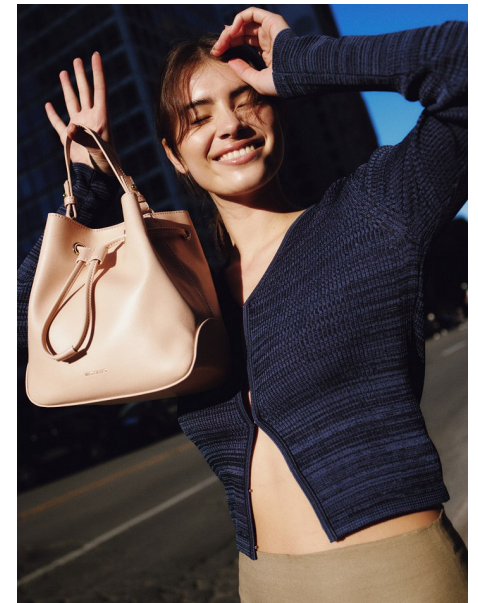

VAITEA FOLEY

Height 5'8" / 173cm

Bust 32.5" / 83cm Cup C Waist 26" / 66cm Hips 37.5" / 95cm Dress 2 - 4 US / 32 - 34 EU / 4 -

6 UK Shoes 8 US / 39 EU / 6 UK

Hair Brown Eyes Amber

anm
MANAGEMENT

1159 Dundas St. E, #148 Toronto, ON M4M 3N9
Email: info@anm-mgmt.com Tel: 1.416.792.0357

www.anm-mgmt.com

VAITEA FOLEY

Height 5'8" / 173cm

Bust 32.5" / 83cm Cup C Waist 26" / 66cm Hips 37.5" / 95cm Dress 2 - 4 US / 32 - 34 EU / 4 - 6 UK Shoes 8 US / 39 EU / 6 UK

Hair Brown Eyes Amber

anm
MANAGEMENT