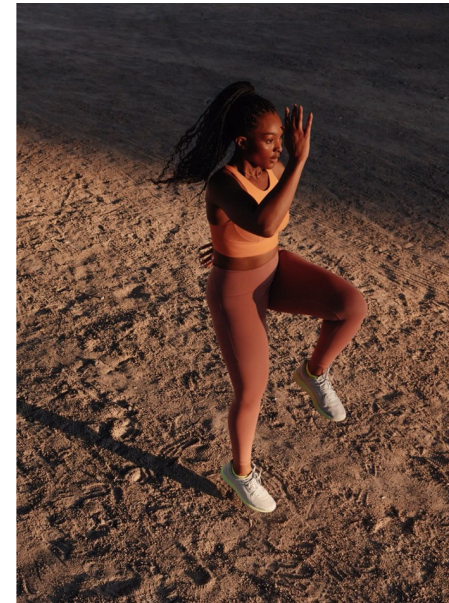

TOLU OLA

Height 5'7.5" / 172cm

Bust 36.5" / 93cm Waist 29" / 74cm Hips 43.5" / 110cm Dress 8 - 10 US / 38 - 40 EU / 10 - 12

UK Shoes 9.5 US / 40.5 EU / 7 UK

Hair Black Eyes Brown

anm
MANAGEMENT

1159 Dundas St. E, #148 Toronto, ON M4M 3N9

Email: info@anm-mgmt.com Tel: 1.416.792.0357

www.anm-mgmt.com