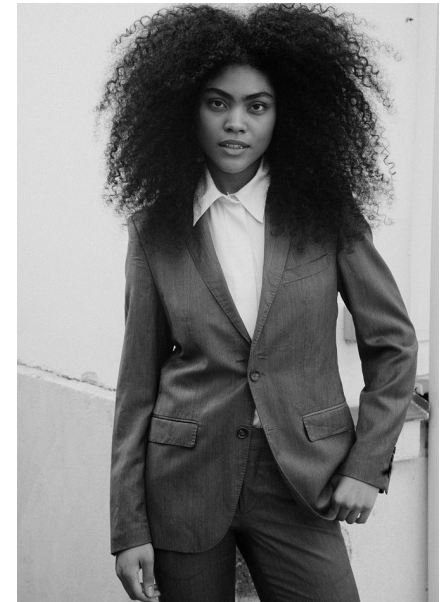

AISHA CHLOE

Height 5'10" / 178cm

Bust 31" / 79cm Waist 26" / 66cm Hips 35" / 89cm Dress 4 US / 34 EU / 6 UK Shoes 9 US / 40 EU / 6.5 UK

Hair Black Eyes Brown

anm
MANAGEMENT

1159 Dundas St. E, #148 Toronto, ON M4M 3N9
Email: info@anm-mgmt.com Tel: 1.416.792.0357
www.anm-mgmt.com