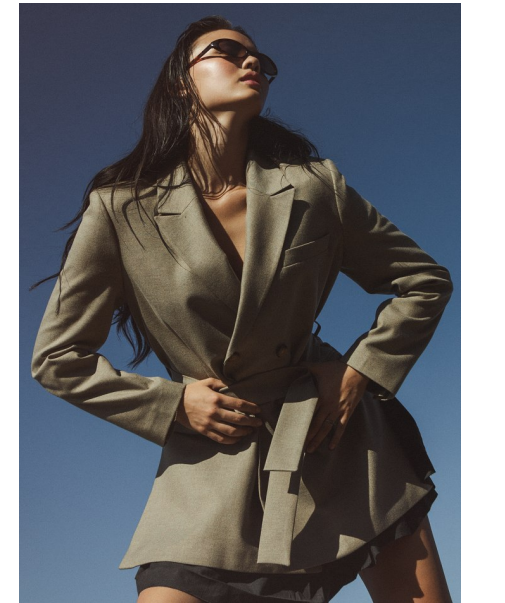

SYDNEY OBST

Height 5'8" / 173cm

Bust 33" / 84cm Waist 27" / 69cm Hips 39" / 99cm Dress 2 - 4 US / 32 - 34 EU / 4 - 6

UK Shoes 8.5 US / 39.5 EU / 6 UK

Hair *Dark Brown* Eyes *Brown*

anm
MANAGEMENT

1159 Dundas St. E, #148 Toronto, ON M4M 3N9

Email: info@anm-mgmt.com Tel: 1.416.792.0357

www.anm-mgmt.com