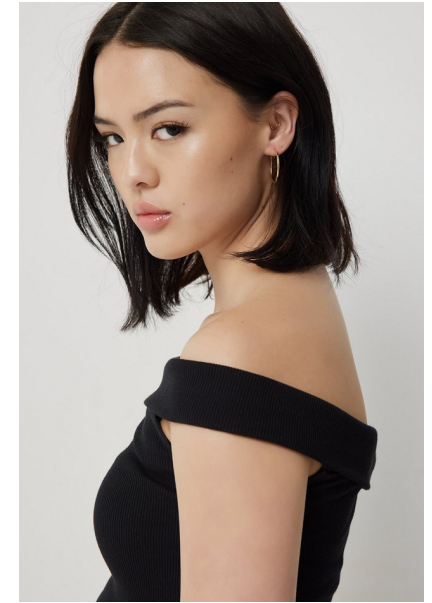

SYDNEY OBST

Height 5'8" / 173cm

Bust 33" / 84cm Waist 27" / 69cm Hips 39" / 99cm Dress 2 - 4 US / 32 - 34 EU / 4 - 6

UK Shoes 8.5 US / 39.5 EU / 6 UK

Hair *Dark Brown* Eyes *Brown*

anm
MANAGEMENT

1159 Dundas St. E, #148 Toronto, ON M4M 3N9

Email: info@anm-mgmt.com Tel: 1.416.792.0357

www.anm-mgmt.com