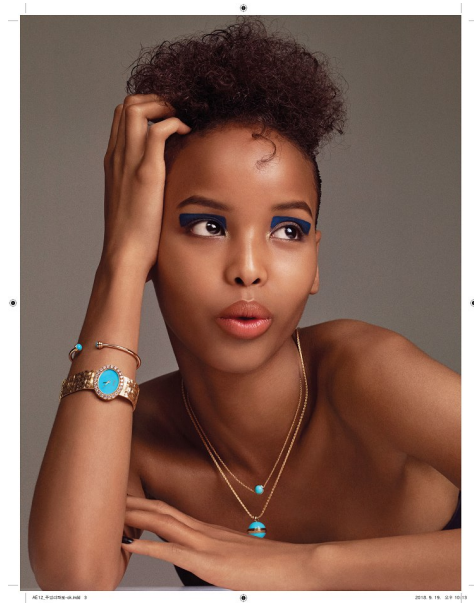

ANM BEAUTY TRIO WITH THE LIGHT LUMINOUS
ESSENTIALS JELLY TONER ILLUMINATOR
MAKEUP FOR EYES
SMASHBOX STUDIO SKIN SHAPING FOUNDATION
MAKE LIPS DEEPER
HIGHLIGHTER
MAC STROKE CREAMY LIPS
MAC STROKE PEACHY LIPS
MAC STROKE CREAMY LIPS
MAC STROKE PEACHY LIPS

CHILLI - Smashbox Light Cream Contour Palette (S66) KATYOND - Makeup Matte Shaperix in Latic, Tropic, and Espresso (S31) and Killawatt Freese! Highlighter in Metal Kicks and Trophy Wife (S42)
ENTY BEAULTY of SEPHORA Cream Color Line in Mad and Sexy (S21) MAC COSMETICS
SMASHBOX STUDIO SKIN SHAPING FOUNDATION
REVLON INSTA-FIX HIGHLIGHTER IN GOLD & LIGHT PINK
SMASHBOX LA LIGHTS IN HOLLYWOOD AND HIGHLIGHT

IDIL SALAH

Height 5'6.5" / 169cm

Bust 34" / 86cm Cup A Waist 27" / 69cm Hips 38" / 96cm Dress 4 - 6 US / 34 - 36 EU / 6 - 8

UK Shoes 8 US / 39 EU / 6 UK

Hair Black Eyes Brown

anm MANAGEMENT

1159 Dundas St. E, #148 Toronto, ON M4M 3N9

Email: info@anm-mgmt.com Tel: 1.416.792.0357

www.anm-mgmt.com