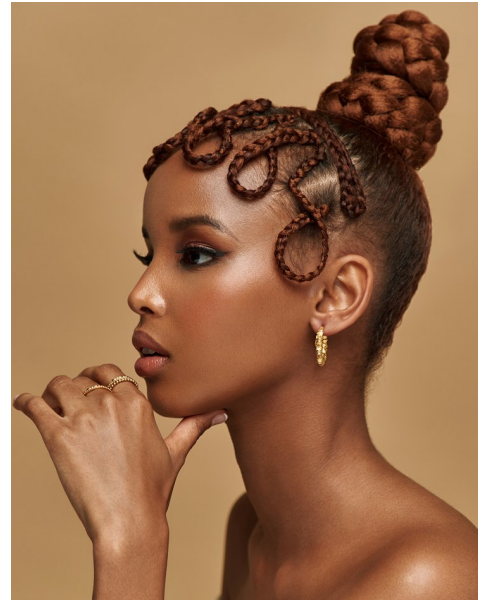

look&feel 72

IDIL SALAH

Height 5'6.5" / 169cm

Bust 34" / 86cm Cup A Waist 27" / 69cm Hips 38" / 96cm Dress 4 - 6 US / 34 - 36 EU / 6 - 8

UK Shoes 8 US / 39 EU / 6 UK

Hair Black Eyes Brown

anm
MANAGEMENT

1159 Dundas St. E, #148 Toronto, ON M4M 3N9

Email: info@anm-mgmt.com Tel: 1.416.792.0357

www.anm-mgmt.com