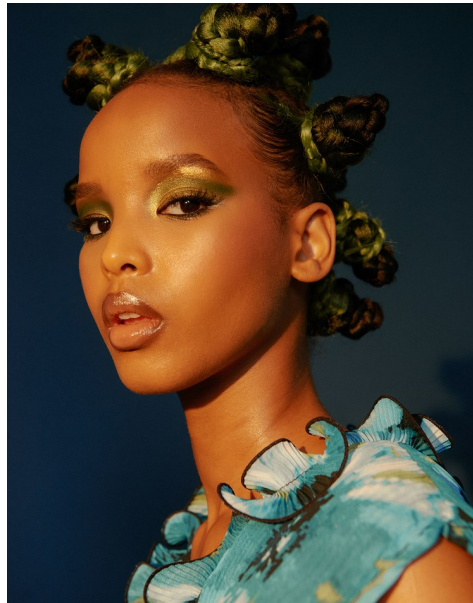

ANM BEAUTY TRIO WITH THE LIGHT LUMINOUS
ESSENTIALS JELLY TONER ILLUMINATOR
MAKEUP FOR EYES
SMASHBOX STUDIO SKIN SHAPING FOUNDATION
MAKE LIPS DEEPER
HIGHLIGHTER
MAC STROKE CREAMY LIPS
MAC STROKE PEACHY LIPS
MAC STROKE CREAMY LIPS
MAC STROKE PEACHY LIPS

CHILLI - Smashbox Light Cream Contour Palette (S66) KATYOND - Makeup Matte Shaperix in Latic, Tropic, and Espresso (S31) and Killawatt Freese! Highlighter in Metal Kicks and Trophy Wife (S42)
ENTY BEAULTY of SEPHORA Cream Color Line in Mad and Sexy (S21) MAC COSMETICS
SMASHBOX STUDIO SKIN SHAPING FOUNDATION
REVLON INSTA-FIX HIGHLIGHTER IN GOLD & LIGHT PINK
SMASHBOX LA LIGHTS IN HOLLYWOOD AND HIGHLIGHT

IDIL SALAH

Height 5'6.5" / 169cm

Bust 34" / 86cm Cup A Waist 27" / 69cm Hips 38" / 96cm Dress 4 - 6 US / 34 - 36 EU / 6 - 8

UK Shoes 8 US / 39 EU / 6 UK

Hair Black Eyes Brown

anm MANAGEMENT

1159 Dundas St. E, #148 Toronto, ON M4M 3N9

Email: info@anm-mgmt.com Tel: 1.416.792.0357

www.anm-mgmt.com