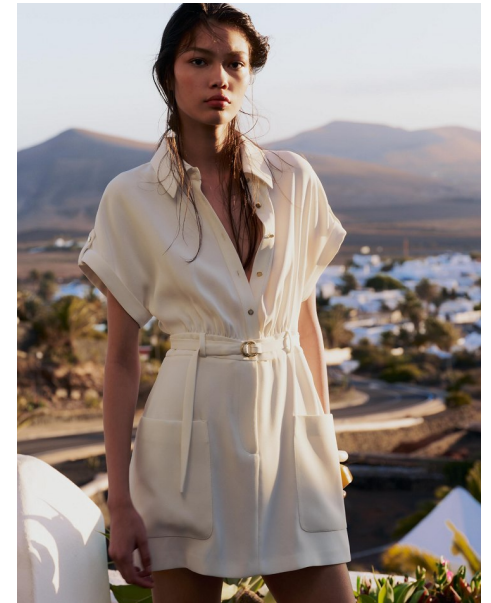

HEATHER *DIAMOND STRONGARM*

Height 5'10.5" / 179cm

Bust 33" / 84cm Waist 23.5" / 60cm Hips 34.5" / 88cm Dress 0 US / 30 EU / 2 UK Shoes 8.5

US / 39.5 EU / 6 UK

Hair *Brown* Eyes *Brown*

anm
MANAGEMENT

1159 Dundas St. E, #148 Toronto, ON M4M 3N9

Email: info@anm-mgmt.com Tel: 1.416.792.0357

www.anm-mgmt.com