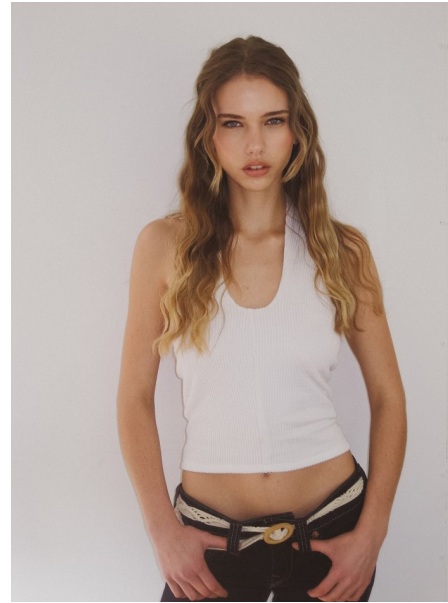

LINNEA MULLEN

Height 5'8" / 173cm

Bust 34" / 86cm Cup C Waist 25" / 64cm Hips 36" / 91cm Dress 2 - 4 US / 32 - 34 EU / 4 - 6

UK Shoes 8 US / 39 EU / 6 UK

Hair Blonde Eyes Blue

anm
MANAGEMENT

1159 Dundas St. E, #148 Toronto, ON M4M 3N9
Email: info@anm-mgmt.com Tel: 1.416.792.0357
www.anm-mgmt.com