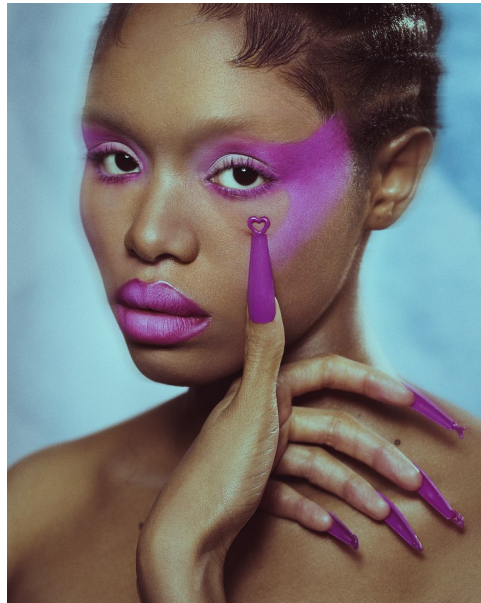

ONOSHOLEMA OGOIGBE

Height 5'8" / 173cm

Bust 33" / 84cm Cup B Waist 25" / 64cm Hips 36" / 91cm Dress 2 US / 32 EU / 4 UK Shoes 9.5 US / 40.5 EU / 7 UK

Hair Auburn Eyes Brown

anm
MANAGEMENT

1159 Dundas St. E, #148 Toronto, ON M4M 3N9
Email: info@anm-mgmt.com Tel: 1.416.792.0357
www.anm-mgmt.com