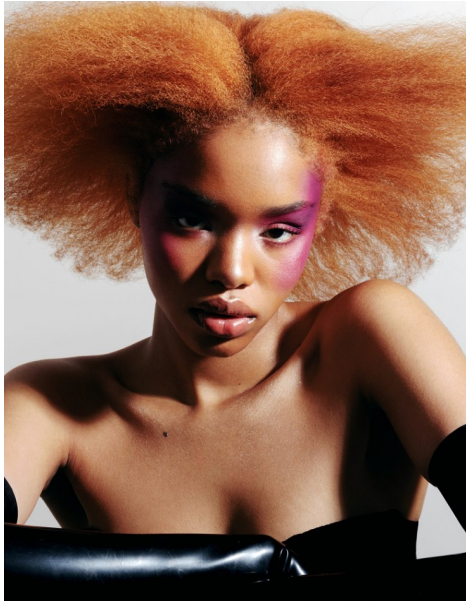

ONOSHOLEMA OGOIGBE

Height 5'8" / 173cm

Bust 33" / 84cm Cup B Waist 25" / 64cm Hips 36" / 91cm Dress 2 US / 32 EU / 4

UK Shoes 9.5 US / 40.5 EU / 7 UK

Hair Auburn Eyes Brown

anm
MANAGEMENT

1159 Dundas St. E, #148 Toronto, ON M4M 3N9

UK Shoes 9.5 US / 40.5 EU / 7 UK

Hair Auburn Eyes Brown

anm
MANAGEMENT

1159 Dundas St. E, #148 Toronto, ON M4M 3N9

Email: info@anm-mgmt.com Tel: 1.416.792.0357

www.anm-mgmt.com

ONOSHOLEMA OGOIGBE

Height 5'8" / 173cm