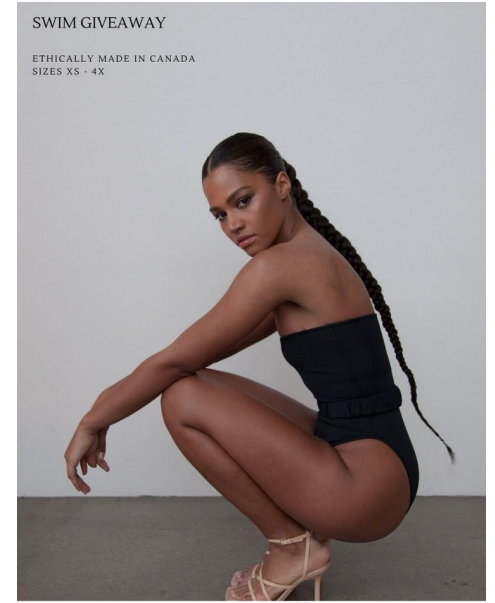

JANNAYA RYSER

Height 5'8" / 173cm

Bust 35" / 89cm Cup B Waist 25.5" / 65cm Hips 39" / 99cm Dress 4 - 6 US / 34 - 36 EU / 6 - 8

UK Shoes 10 US / 41 EU / 7 UK

Hair Brown Eyes Brown

anm
MANAGEMENT

1159 Dundas St. E, #148 Toronto, ON M4M 3N9

Email: info@anm-mgmt.com Tel: 1.416.792.0357

www.anm-mgmt.com