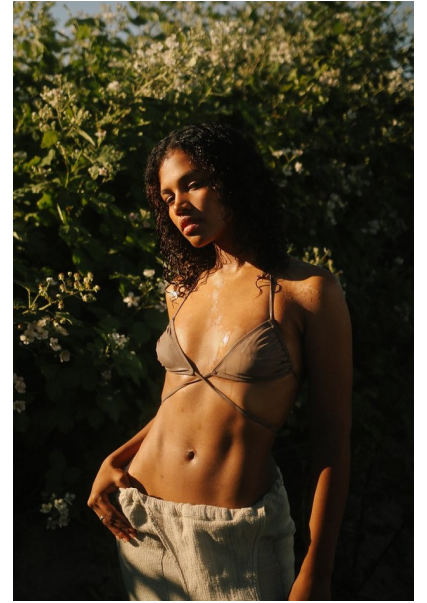

# JANNAYA RYSER

Height 5'8" / 173cm

Bust 35" / 89cm Cup B Waist 25.5" / 65cm Hips 39" / 99cm Dress 4 - 6 US / 34 - 36 EU / 6 - 8

UK Shoes 10 US / 41 EU / 7 UK

Hair Brown Eyes Brown

**anm**  
MANAGEMENT

1159 Dundas St. E, #148 Toronto, ON M4M 3N9

# JANNAYA RYSER

Height 5'8" / 173cm

Bust 35" / 89cm Cup B Waist 25.5" / 65cm Hips 39" / 99cm Dress 4 - 6 US / 34 - 36 EU / 6 - 8

UK Shoes 10 US / 41 EU / 7 UK

Hair Brown Eyes Brown