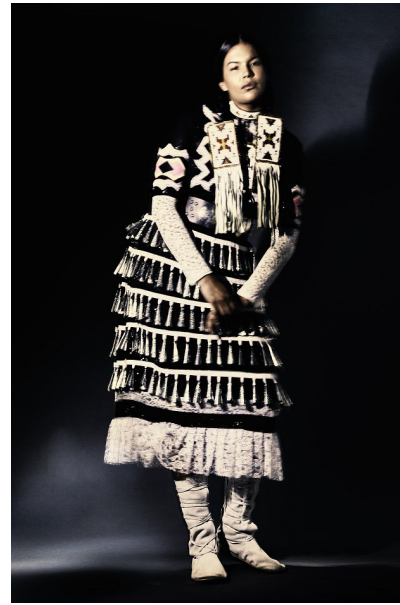

ELLYN JADE

Height 5'9.5" / 176cm

Bust 41" / 104cm Cup D Waist 35" / 89cm Hips 41" / 104cm Dress 10 - 12 US / 40 - 42
EU / 12 - 14 UK Shoes 8.5 US / 39.5 EU / 6 UK

Hair Brown Eyes Brown

anm
MANAGEMENT

1159 Dundas St. E, #148 Toronto, ON M4M 3N9
Email: info@anm-mgmt.com Tel: 1.416.792.0357
www.anm-mgmt.com