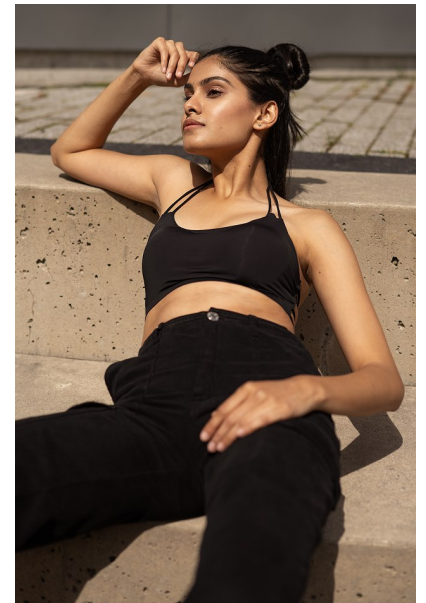

TANVI MALHI

Height 5'9" / 175cm

Bust 32" / 81cm Cup B Waist 25" / 64cm Hips 36" / 92cm Shoes 8.5 US / 39.5 EU / 6 UK

Hair Black Eyes Brown

anm
MANAGEMENT

1159 Dundas St. E, #148 Toronto, ON M4M 3N9
Email: info@anm-mgmt.com Tel: 1.416.792.0357
www.anm-mgmt.com