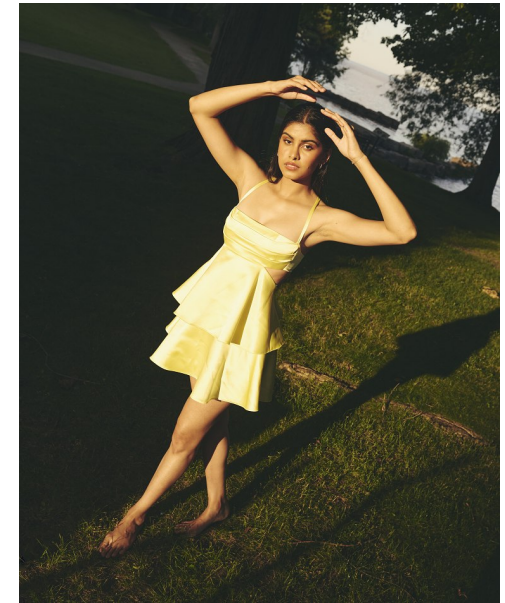

TANVI MALHI

Height 5'9" / 175cm

Bust 32" / 81cm Cup B Waist 25" / 64cm Hips 36" / 92cm Shoes 8.5 US / 39.5 EU / 6 UK

Hair Black Eyes Brown

anm
MANAGEMENT

1159 Dundas St. E, #148 Toronto, ON M4M 3N9

Email: info@anm-mgmt.com Tel: 1.416.792.0357

www.anm-mgmt.com