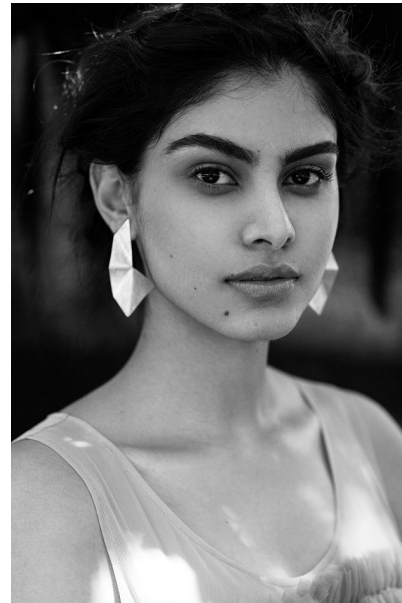

TANVI MALHI

Height 5'9" / 175cm

Bust 32" / 81cm Cup B Waist 25" / 64cm Hips 36" / 92cm Shoes 8.5 US / 39.5 EU / 6 UK

Hair Black Eyes Brown

anm
MANAGEMENT

1159 Dundas St. E, #148 Toronto, ON M4M 3N9
Email: info@anm-mgmt.com Tel: 1.416.792.0357
www.anm-mgmt.com