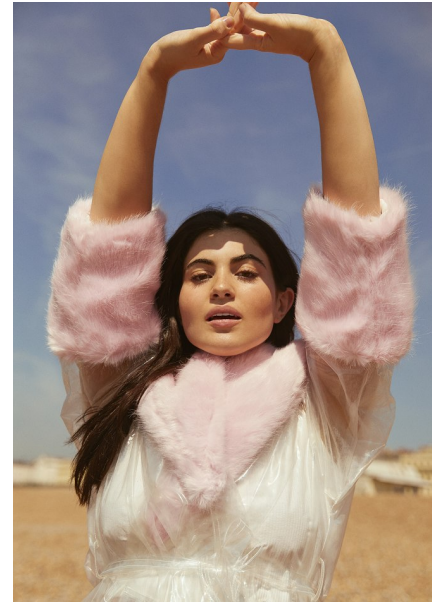

GENEVE BENATAR

Height 5'9" / 175cm

Bust 38" / 97cm Cup DD Waist 31" / 79cm Hips 44" / 112cm Dress 12 - 14 US / 42 - 44
EU / 14 - 16 UK Shoes 9 US / 40 EU / 6.5 UK

Hair Brown Eyes Brown

anm
MANAGEMENT

1159 Dundas St. E, #148 Toronto, ON M4M 3N9
Email: info@anm-mgmt.com Tel: 1.416.792.0357
www.anm-mgmt.com