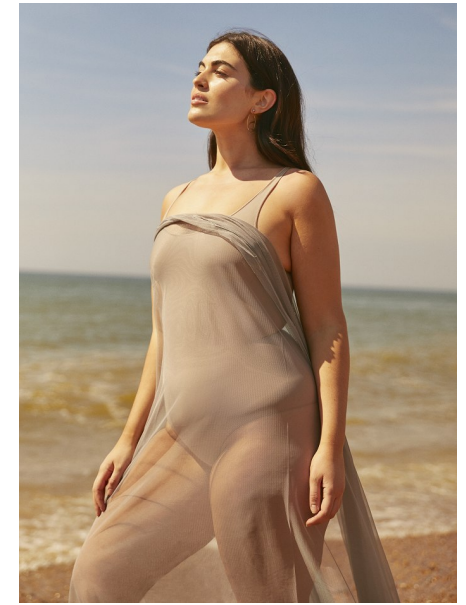

## GENEVE BENATAR

Height 5'9" / 175cm

Bust 38" / 97cm Cup DD Waist 31" / 79cm Hips 44" / 112cm Dress 12 - 14 US / 42 - 44  
EU / 14 - 16 UK Shoes 9 US / 40 EU / 6.5 UK

Hair Brown Eyes Brown

**anm**  
MANAGEMENT

## **GENEVE BENATAR**

Height 5'9" / 175cm

Bust 38" / 97cm Cup DD Waist 31" / 79cm Hips 44" / 112cm Dress 12 - 14 US / 42 - 44  
EU / 14 - 16 UK Shoes 9 US / 40 EU / 6.5 UK

Hair Brown Eyes Brown

**anm**  
MANAGEMENT