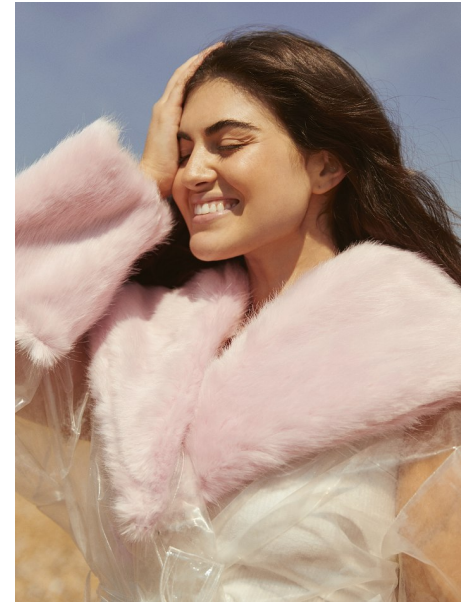

GENEVE BENATAR

Height 5'9" / 175cm

Bust 38" / 97cm Cup DD Waist 31" / 79cm Hips 44" / 112cm Dress 12 - 14 US / 42 - 44
EU / 14 - 16 UK Shoes 9 US / 40 EU / 6.5 UK

Hair Brown Eyes Brown

anm
MANAGEMENT

1159 Dundas St. E, #148 Toronto, ON M4M 3N9
Email: info@anm-mgmt.com Tel: 1.416.792.0357
www.anm-mgmt.com