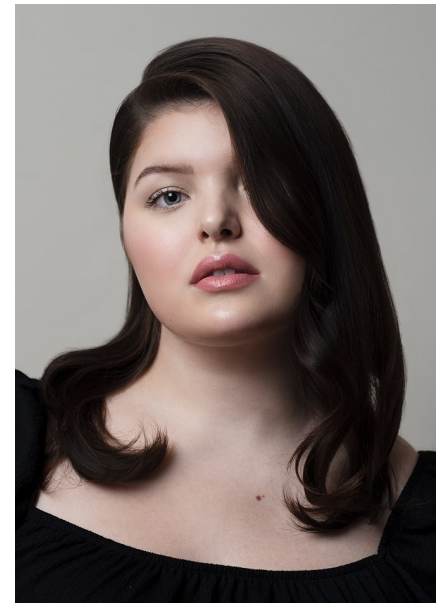

KAMERYN BECKER

Height 5'9" / 175cm

Bust 46" / 117cm Cup DD Waist 38" / 96cm Hips 49" / 124cm Dress 14 - 16 US / 44 - 46 EU / 16 - 18

UK Shoes 10 US / 41 EU / 7 UK

Hair Brown Eyes Blue

anm
MANAGEMENT

1159 Dundas St. E, #148 Toronto, ON M4M 3N9
Email: info@anm-mgmt.com Tel: 1.416.792.0357
www.anm-mgmt.com

MALVIE

Natural Beauty | JULY 2020

55

54

Natural Beauty | JULY 2020

MALVIE

KAMERYN BECKER

Height 5'9" / 175cm