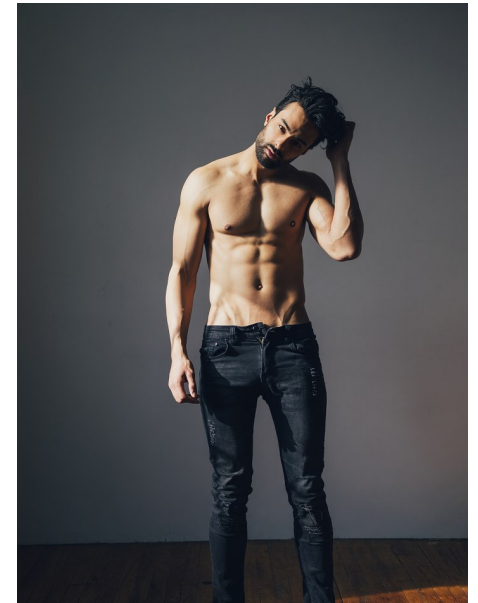

HARRY JOHAL

Height 6'1.5" / 187cm

Chest 38" / 96cm Waist 29.5" / 75cm Inseam 34" / 86cm Suit 40" / 101cm / 50 Shoes 11

US / 45.5 EU / 10.5 UK

Hair *Black* Eyes *Brown*

anm
MANAGEMENT

1159 Dundas St. E, #148 Toronto, ON M4M 3N9

Email: info@anm-mgmt.com Tel: 1.416.792.0357

www.anm-mgmt.com

HARRY JOHAL

Height 6'1.5" / 187cm

Chest 38" / 96cm Waist 29.5" / 75cm Inseam 34" / 86cm Suit 40" / 101cm / 50 Shoes 11

US / 45.5 EU / 10.5 UK

Hair Black Eyes Brown