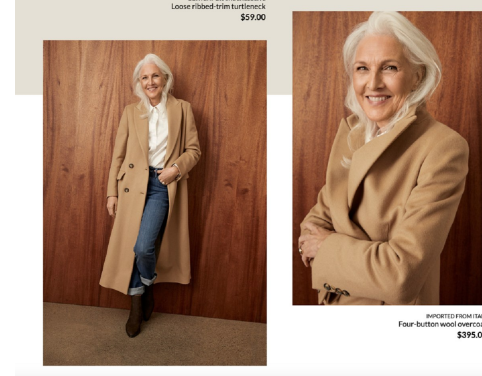

## LINA VANDAL

Height 5'8" / 173cm

Bust 36" / 91cm Cup B Waist 26.5" / 68cm Hips 36" / 92cm Dress 4 - 6 US / 34 - 36 EU / 6 - 8

UK Shoes 10 US / 41 EU / 7 UK

Hair Silver Eyes Green

**anm**  
MANAGEMENT

1159 Dundas St. E, #148 Toronto, ON M4M 3N9  
Email: [info@anm-mgmt.com](mailto:info@anm-mgmt.com) Tel: 1.416.792.0357  
[www.anm-mgmt.com](http://www.anm-mgmt.com)

## LINA VANDAL

Height 5'8" / 173cm

Bust 36" / 91cm Cup B Waist 26.5" / 68cm Hips 36" / 92cm Dress 4 - 6 US / 34 - 36 EU / 6 - 8 UK Shoes 10

US / 41 EU / 7 UK

Hair Silver Eyes Green

**anm**  
MANAGEMENT

1159 Dundas St. E, #148 Toronto, ON M4M 3N9