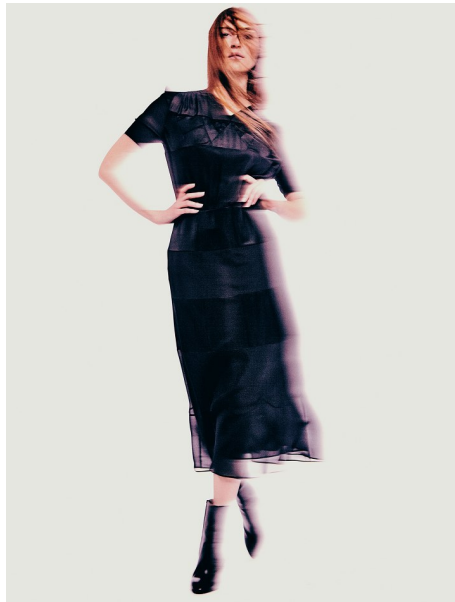

BEATRIX PAUSEY

Height 5'7" / 170cm

Bust 29" / 74cm Cup B Waist 23.5" / 60cm Hips 34" / 86cm Dress 00 - 0 US / 28 - 30 EU / 0 - 2

UK Shoes 8 US / 39 EU / 6 UK

Hair Red Eyes Blue

anm
MANAGEMENT

1159 Dundas St. E, #148 Toronto, ON M4M 3N9
Email: info@anm-mgmt.com Tel: 1.416.792.0357
www.anm-mgmt.com