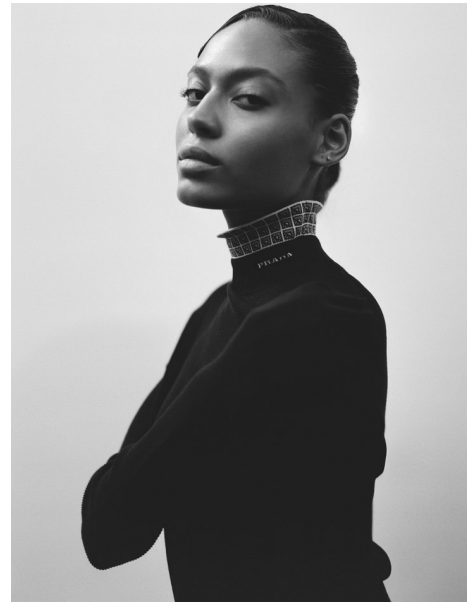

MAYA COLE

Height 5'10" / 178cm

Bust 32" / 81cm Waist 24" / 61cm Hips 35" / 89cm Dress 2 US / 32 EU / 4 UK Shoes 9 US / 40 EU / 6.5 UK

Hair Brown Eyes Brown

anm
MANAGEMENT

1159 Dundas St. E, #148 Toronto, ON M4M 3N9
Email: info@anm-mgmt.com Tel: 1.416.792.0357
www.anm-mgmt.com