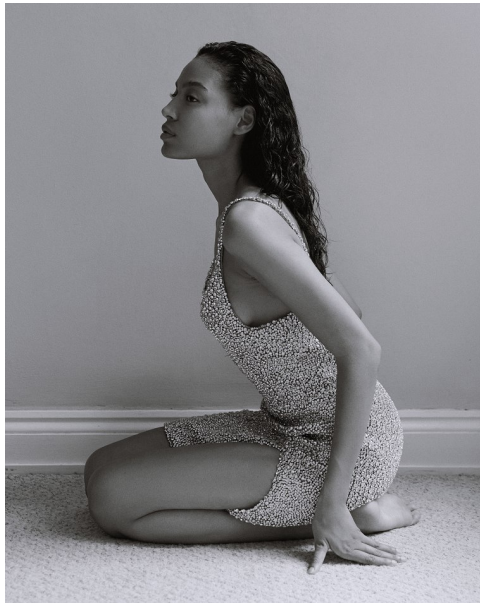

MAYA COLE

Height 5'10" / 178cm

Bust 32" / 81cm Waist 24" / 61cm Hips 35" / 89cm Dress 2 US / 32 EU / 4 UK Shoes 9 US / 40 EU / 6.5 UK

Hair Brown Eyes Brown

anm
MANAGEMENT

1159 Dundas St. E, #148 Toronto, ON M4M 3N9
Email: info@anm-mgmt.com Tel: 1.416.792.0357
www.anm-mgmt.com