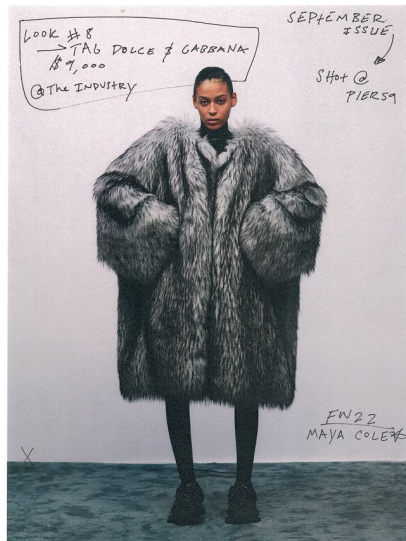

MAYA COLE

Height 5'10" / 178cm

Bust 32" / 81cm Waist 24" / 61cm Hips 35" / 89cm Dress 2 US / 32 EU / 4 UK Shoes 9 US / 40 EU / 6.5 UK

Hair Brown Eyes Brown

anm
MANAGEMENT

1159 Dundas St. E, #148 Toronto, ON M4M 3N9
Email: info@anm-mgmt.com Tel: 1.416.792.0357
www.anm-mgmt.com