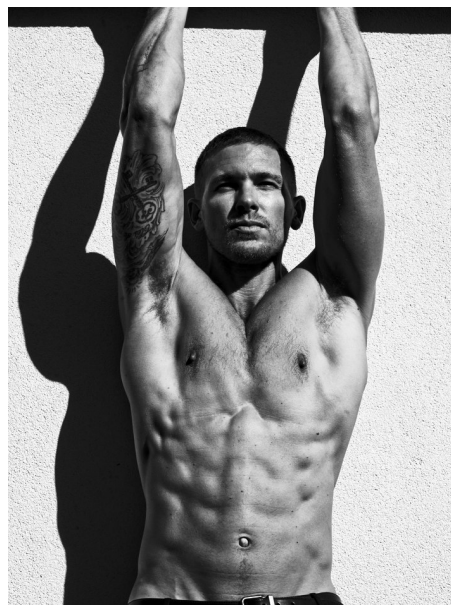

ADAM SENN

Height 6'1.5" / 187cm

Chest 38" / 96cm Waist 31" / 79cm Inseam 34" / 86cm Suit 40" / 102cm / 50 Shoes 12 US / 46.5

EU / 11.5 UK

Hair *Dark Blonde* Eyes *Blue*

anm
MANAGEMENT

1159 Dundas St. E, #148 Toronto, ON M4M 3N9

Email: info@anm-mgmt.com Tel: 1.416.792.0357

www.anm-mgmt.com