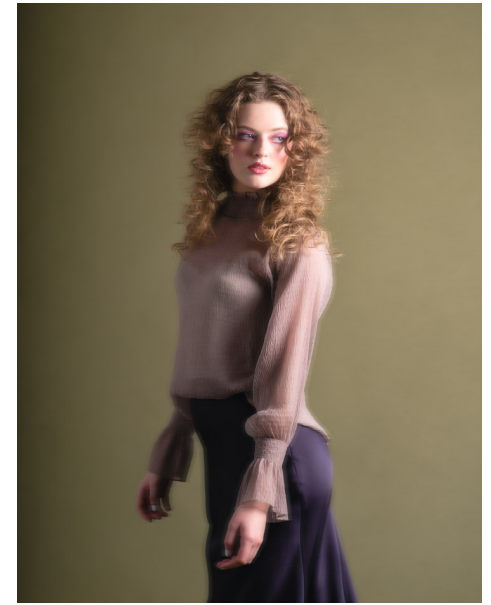

ELLE TEAHEN

Height 5'9" / 175cm

Bust 35" / 89cm Waist 27" / 69cm Hips 36" / 92cm Dress 2 US / 32 EU / 4 UK Shoes 9 US / 40 EU / 6.5 UK

Hair *Strawberry Blonde* Eyes *Blue*

anm
MANAGEMENT

1159 Dundas St. E, #148 Toronto, ON M4M 3N9
Email: info@anm-mgmt.com Tel: 1.416.792.0357
www.anm-mgmt.com

ELLE TEAHEN

Height *5'9" / 175cm*

Bust *35" / 89cm* Waist *27" / 69cm* Hips *36" / 92cm* Dress *2 US / 32 EU / 4 UK* Shoes *9 US / 40 EU / 6.5 UK*

Hair *Strawberry Blonde* Eyes *Blue*

anm
MANAGEMENT

1159 Dundas St. E, #148 Toronto, ON M4M 3N9
Email: info@anm-mgmt.com Tel: 1.416.792.0357
www.anm-mgmt.com